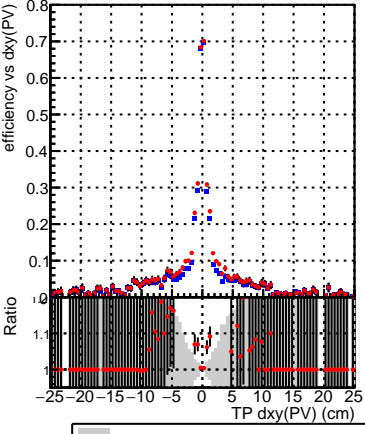

Efficiency vs Dxy(PV)

Efficiency vs Dxy(PV) plot legend: SoftQCD_default (blue squares), SoftQCD_ckfPixelLessStep (red circles)

Efficiency vs Dz(PV)

Efficiency vs Dz(PV)