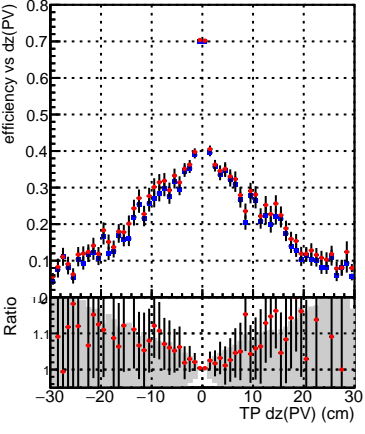

Efficiency vs Dxy(PV)

Efficiency vs Dxy(PV) plot legend: SoftQCD_default (blue squares), SoftQCD_ckfPixelLessStep (red circles)

Efficiency vs Dz(PV)

Efficiency vs Dz(PV)