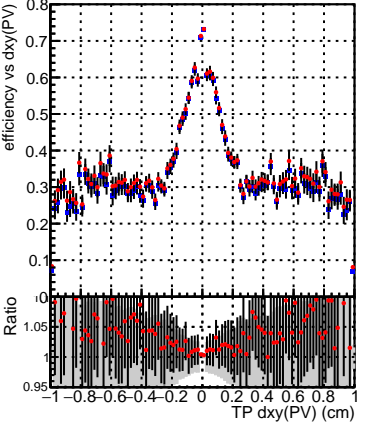

Efficiency vs Dxy(PV)

Efficiency vs Dxy(PV) plot legend: SoftQCD_default (blue squares), SoftQCD_ckfPixelLessStep (red circles)

Efficiency vs Dz(PV)

Efficiency vs Dz(PV)