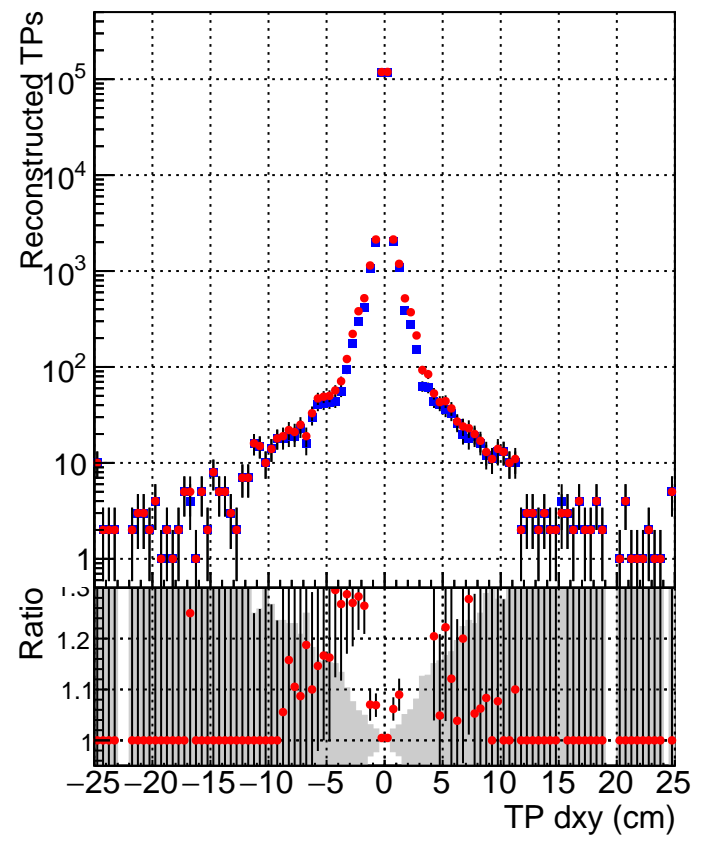

N of simulated tracks vs dxy

N of associated tracks (simToReco) vs dxy

N of simulated track

- SoftQCD_default
- SoftQCD_ckfPixelLessStep