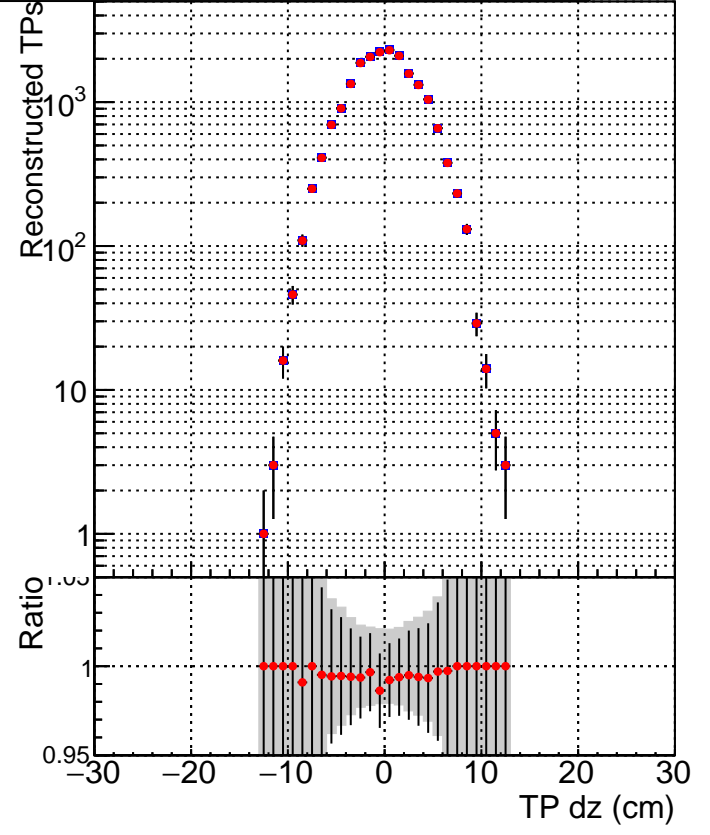

N of simulated tracks vs dxy

N of associated tracks (simToReco) vs dxy

N of simulated track

N of associated tracks (simToReco) vs dz

— SoftQCD_default
— SoftQCD_ckfPixelLessStep