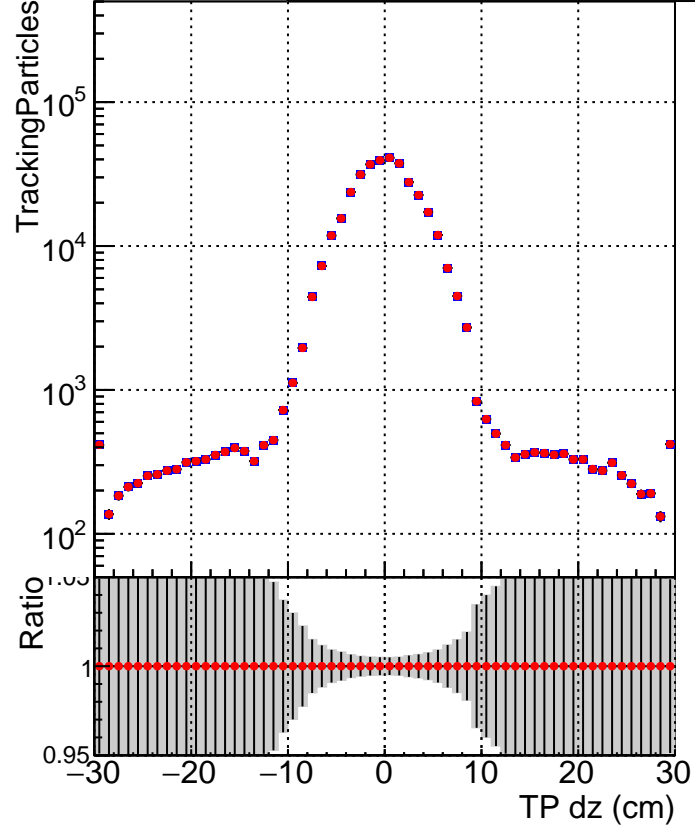

N of simulated tracks vs dxy

N of associated tracks (simToReco) vs dxy

N of simulated track

N of associated tracks (simToReco) vs dz

— SoftQCD_default
— SoftQCD_ckfPixelLessStep