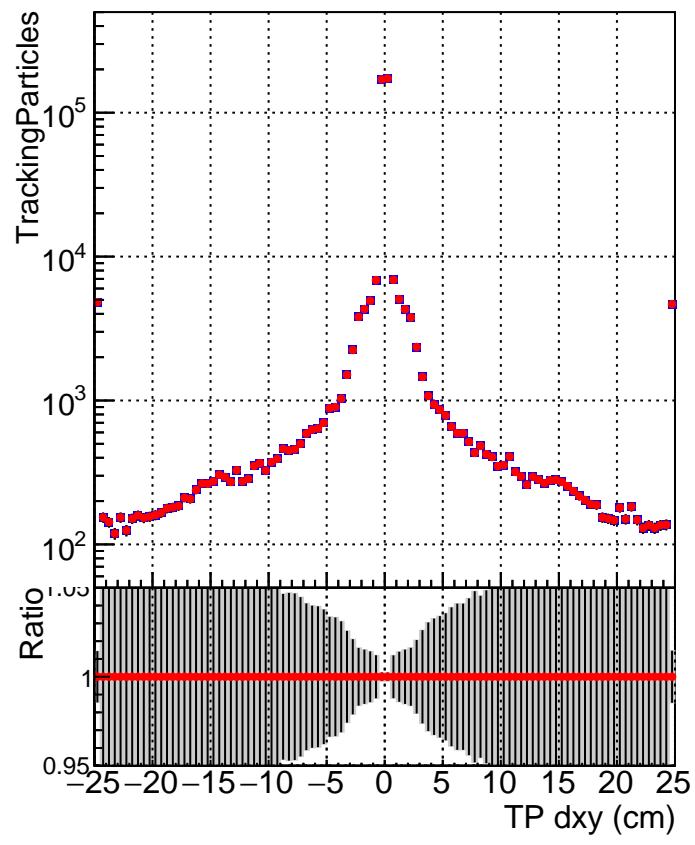

N of simulated tracks vs dxy

N of associated tracks (simToReco) vs dxy

N of simulated track

N of associated tracks (simToReco) vs dz

— SoftQCD_default
— SoftQCD_ckfPixelLessStep