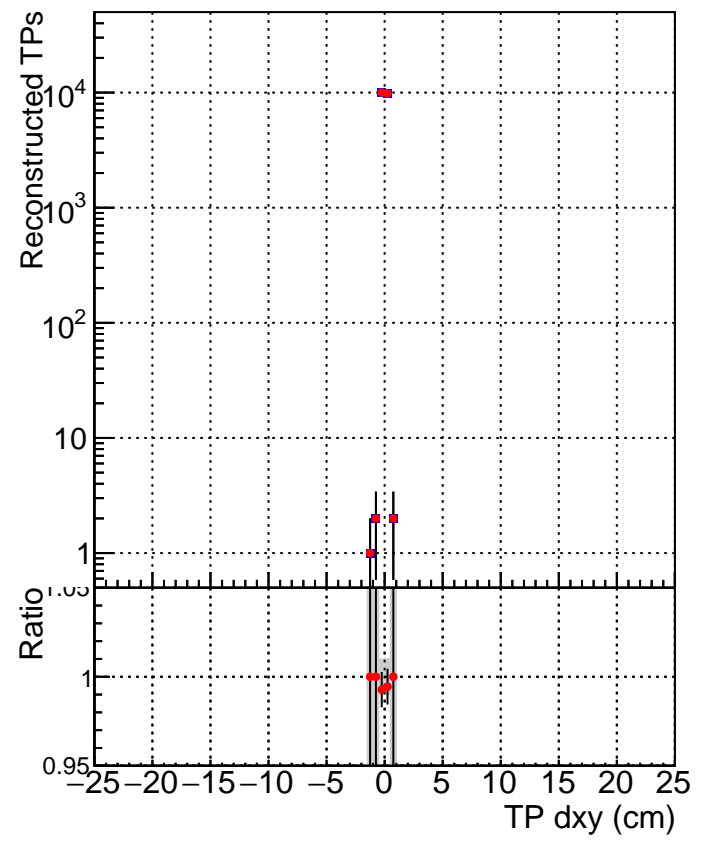

N of simulated tracks vs dxy

N of associated tracks (simToReco) vs dxy

N of simulated track

N of associated tracks (simToReco) vs dz

— SoftQCD_default
— SoftQCD_ckfPixelLessStep