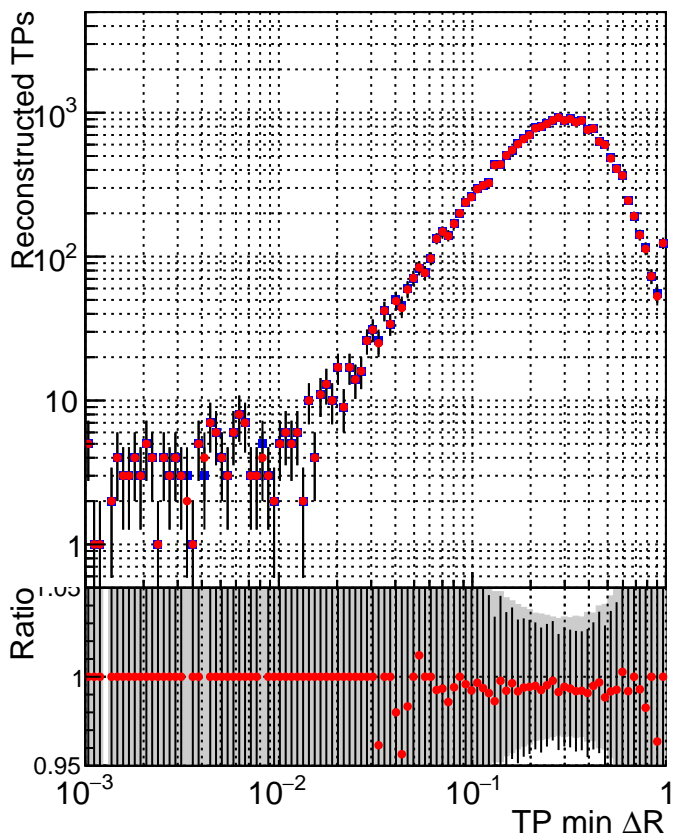

N of simulated tracks vs dR

N of associated tracks (simToReco) vs dR

N of simulated tracks

- SoftQCD\_default
- SoftQCD\_ckfPixelLessStep