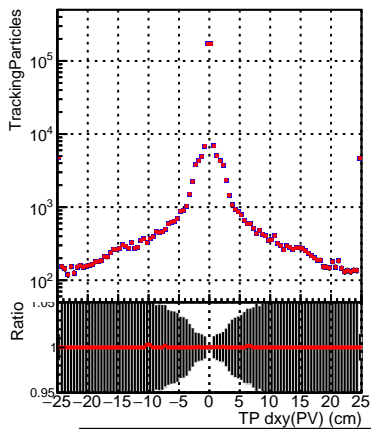

N of simulated tracks vs dxy(PV)**N of sim****N of associated tracks (simToReco) vs dxy(PV)**

SoftQCD_default

SoftQCD_ckfPixelLessStep

**N of simulated tracks vs dz(PV)****N of associated tracks (simToReco) vs dz(PV)****N of simulated tracks vs dz(PV)****N of associated tracks (simToReco) vs dz(PV)**