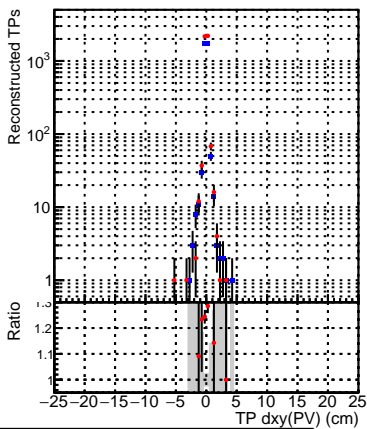

N of simulated tracks vs dxy(PV)**N of sim****N of associated tracks (simToReco) vs dxy(PV)**

SoftQCD_default

SoftQCD_ckfPixelLessStep

**N of simulated tracks vs dz(PV)****N of associated tracks (simToReco) vs dz(PV)****N of simulated tracks vs dz(PV)****N of associated tracks (simToReco) vs dz(PV)**