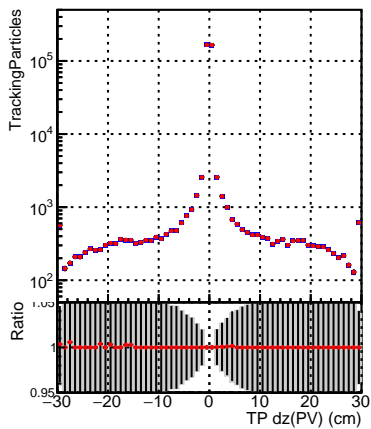

N of simulated tracks vs dxy(PV)**N of sim****N of associated tracks (simToReco) vs dxy(PV)**

SoftQCD_default

SoftQCD_ckfPixelLessStep

**N of simulated tracks vs dz(PV)****N of associated tracks (simToReco) vs dz(PV)****N of simulated tracks vs dz(PV)****N of associated tracks (simToReco) vs dz(PV)**