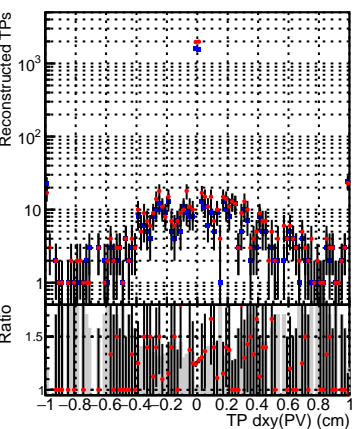

N of simulated tracks vs dxy(PV)**N of sim****N of associated tracks (simToReco) vs dxy(PV)**

SoftQCD_default

SoftQCD_ckfPixelLessStep

**N of simulated tracks vs dz(PV)****N of associated tracks (simToReco) vs dz(PV)****N of simulated tracks vs dz(PV)****N of associated tracks (simToReco) vs dz(PV)**