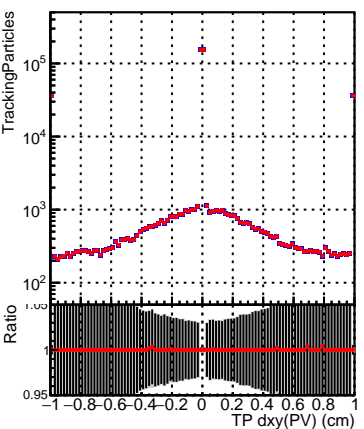

N of simulated tracks vs dxy(PV)**N of sim****N of associated tracks (simToReco) vs dxy(PV)**

SoftQCD_default

SoftQCD_ckfPixelLessStep

**N of simulated tracks vs dz(PV)****N of associated tracks (simToReco) vs dz(PV)****N of simulated tracks vs dz(PV)****N of associated tracks (simToReco) vs dz(PV)**