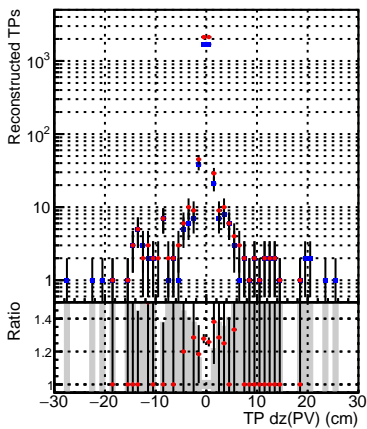

N of simulated tracks vs dxy(PV)**N of sim****N of associated tracks (simToReco) vs dxy(PV)**

SoftQCD_default

SoftQCD_ckfPixelLessStep

**N of simulated tracks vs dz(PV)****N of associated tracks (simToReco) vs dz(PV)****N of simulated tracks vs dz(PV)****N of associated tracks (simToReco) vs dz(PV)**