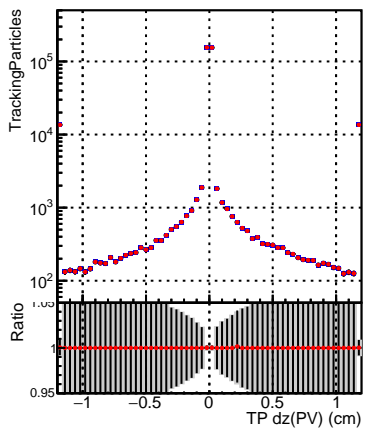

N of simulated tracks vs dxy(PV)**N of sim****N of associated tracks (simToReco) vs dxy(PV)**

SoftQCD_default

SoftQCD_ckfPixelLessStep

**N of simulated tracks vs dz(PV)****N of associated tracks (simToReco) vs dz(PV)****N of simulated tracks vs dz(PV)****N of associated tracks (simToReco) vs dz(PV)**