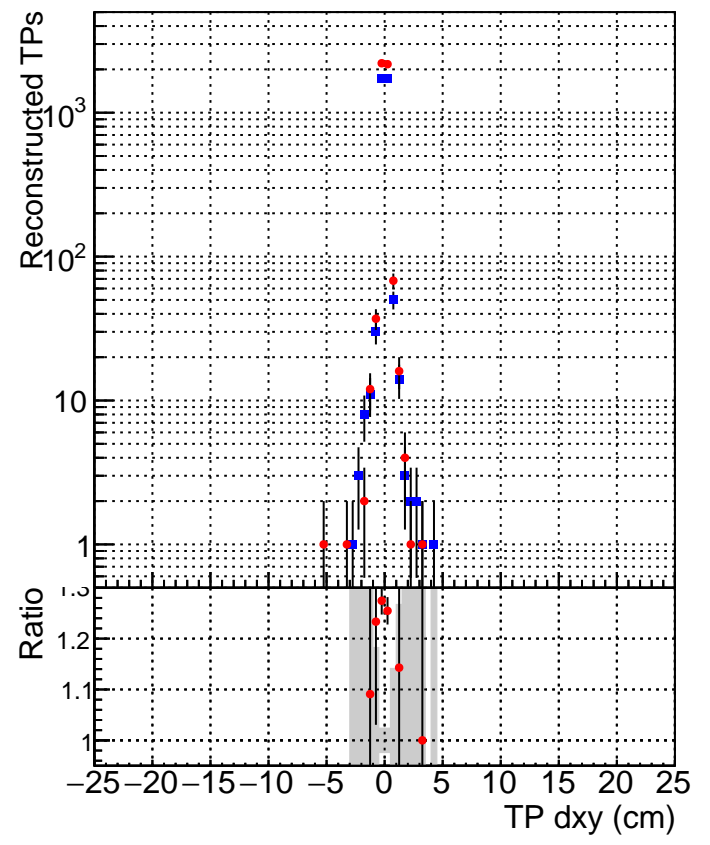

N of simulated tracks vs dxy

N of associated tracks (simToReco) vs dxy

N of simulated track

- SoftQCD_default
- SoftQCD_ckfPixelLessStep