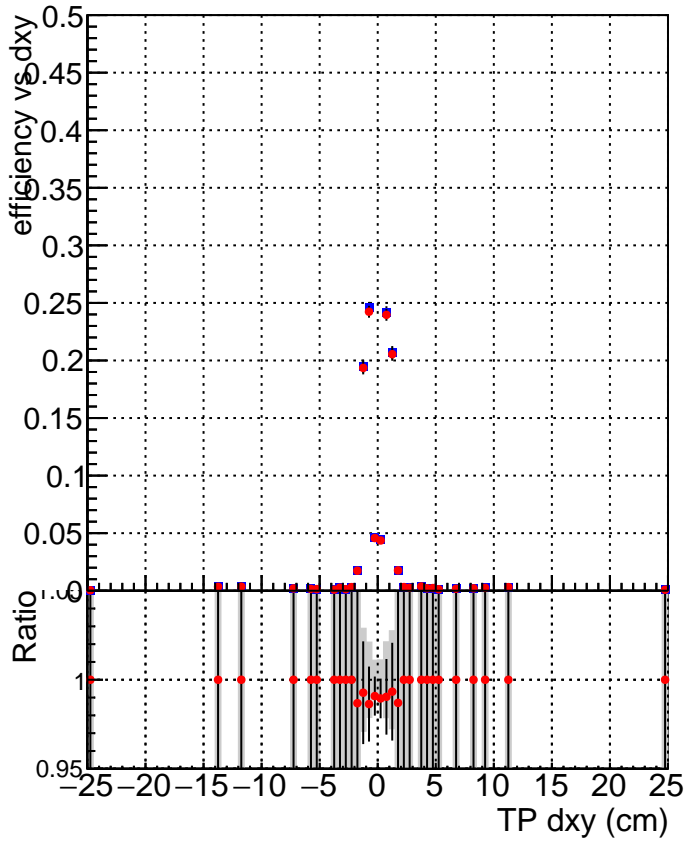

Efficiency vs Dxy

Efficiency vs Dz

—■— SoftQCD_default
—●— SoftQCD_ckfPixelLessStep