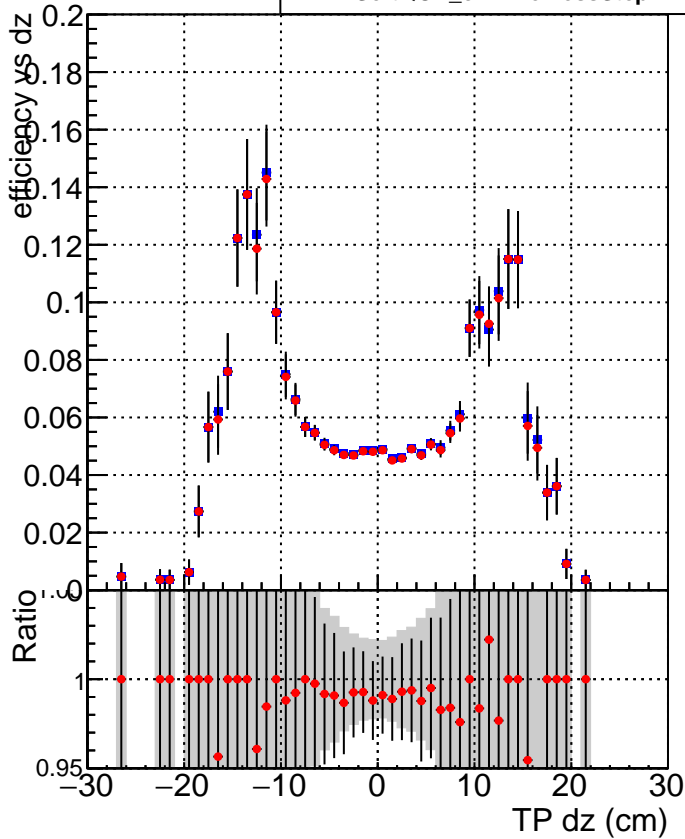

Efficiency vs Dxy

Efficiency vs Dz

—■— SoftQCD_default
—●— SoftQCD_ckfPixelLessStep