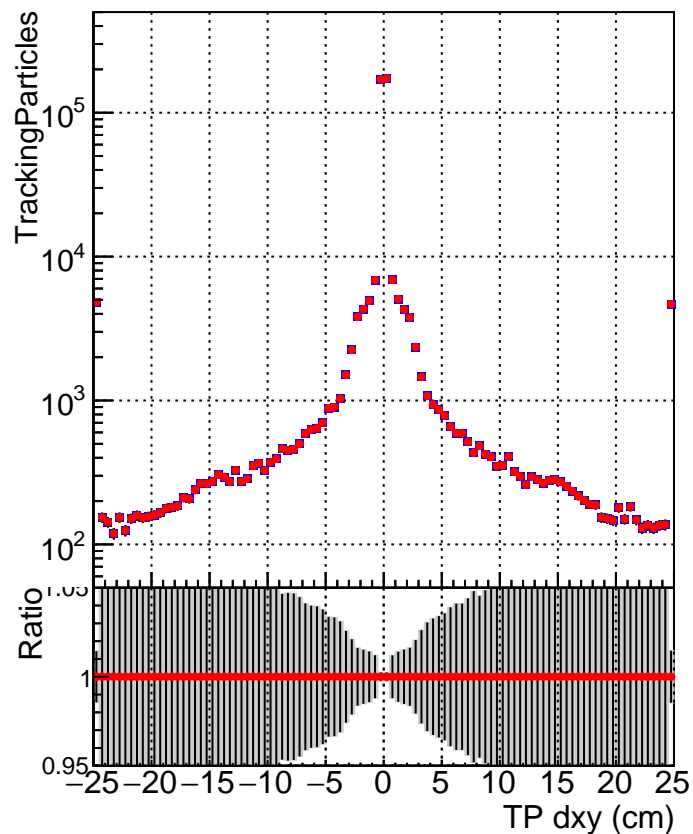

**N of simulated tracks vs dxy****N of associated tracks (simToReco) vs dxy****N of simulated track**

- SoftQCD\_default
- SoftQCD\_ckfPixelLessStep