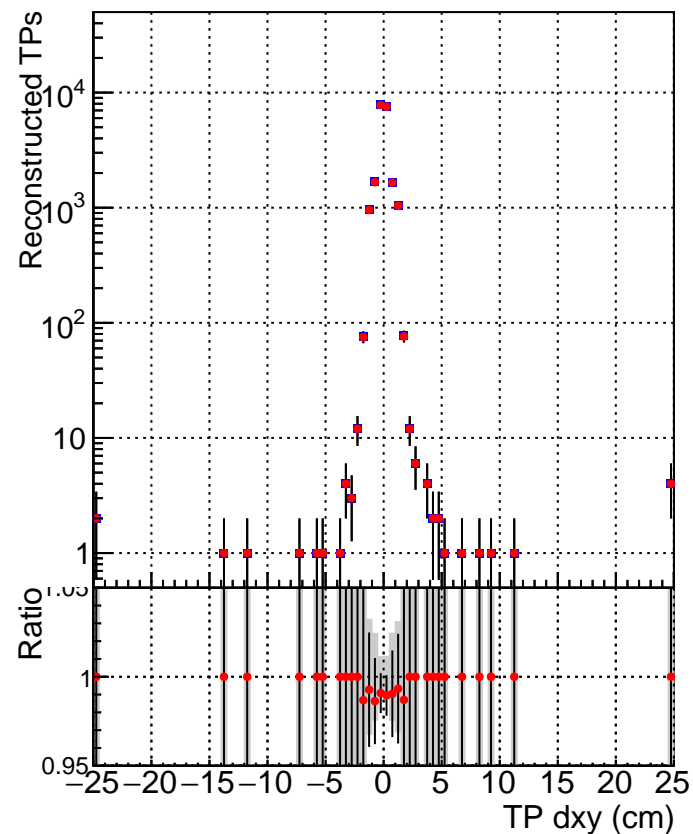

**N of simulated tracks vs dxy****N of associated tracks (simToReco) vs dxy****N of simulated track**

- SoftQCD\_default
- SoftQCD\_ckfPixelLessStep