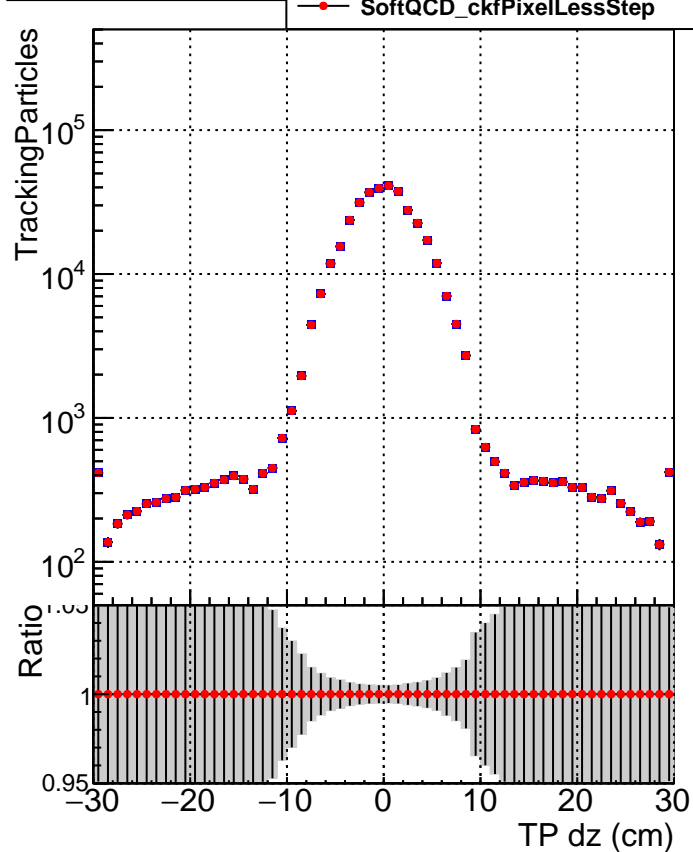

**N of simulated tracks vs dxy****N of associated tracks (simToReco) vs dxy****N of simulated track**

- SoftQCD\_default
- SoftQCD\_ckfPixelLessStep