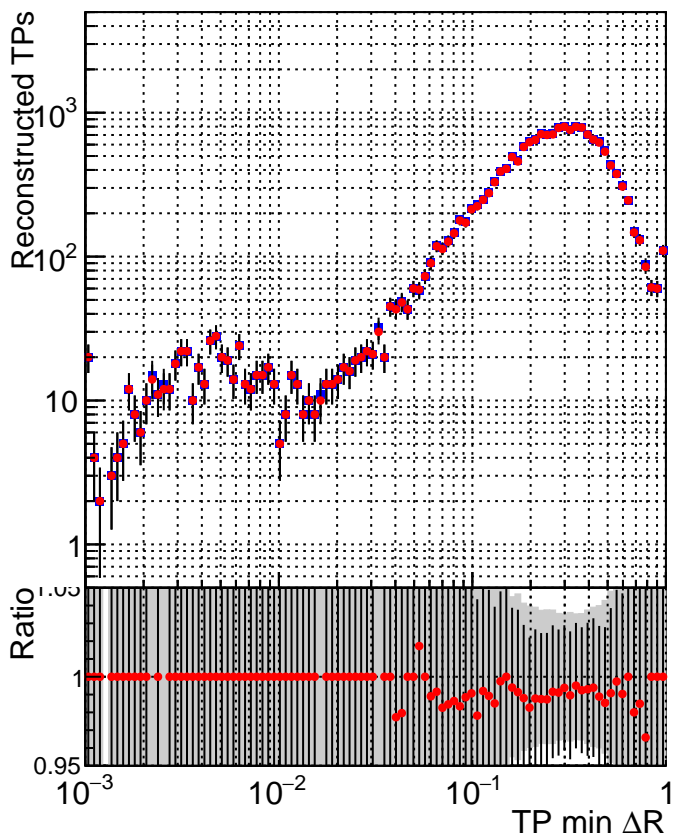

N of simulated tracks vs dR

N of associated tracks (simToReco) vs dR

N of simulated tracks

■ SoftQCD_default
■ SoftQCD_ckfPixelLessStep