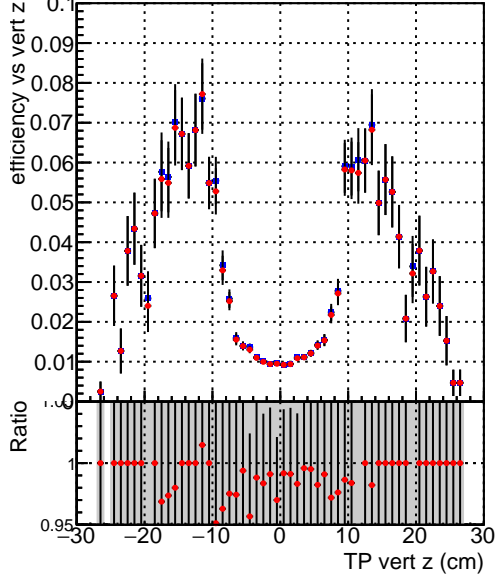

Efficiency vs vertpos

Legend: SoftQCD\_default (blue square), SoftQCD\_ckfPixelLessStep (red circle)

Efficiency vs. sim PV z