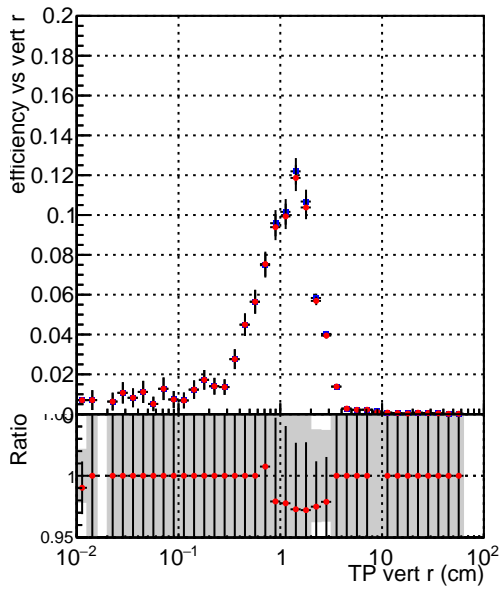

Efficiency vs vertpos

Legend: SoftQCD\_default (blue square), SoftQCD\_ckfPixelLessStep (red circle)

Efficiency vs. sim PV z