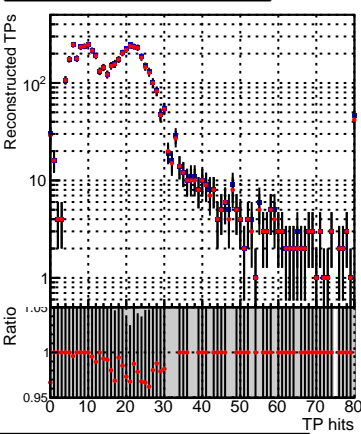

**N of simulated tracks vs hit****N of associated tracks (simToReco) vs hit****N of sim****N of associated tracks (simToReco) vs pixel layer****N of simulated tracks vs pixel layer****N of associated tracks (simToReco) vs pixel layer****N of simulated tracks vs 3D layer****N of associated tracks (simToReco) vs 3D layer**

■ SoftQCD\_default  
■ SoftQCD\_ckfPixelLessStep