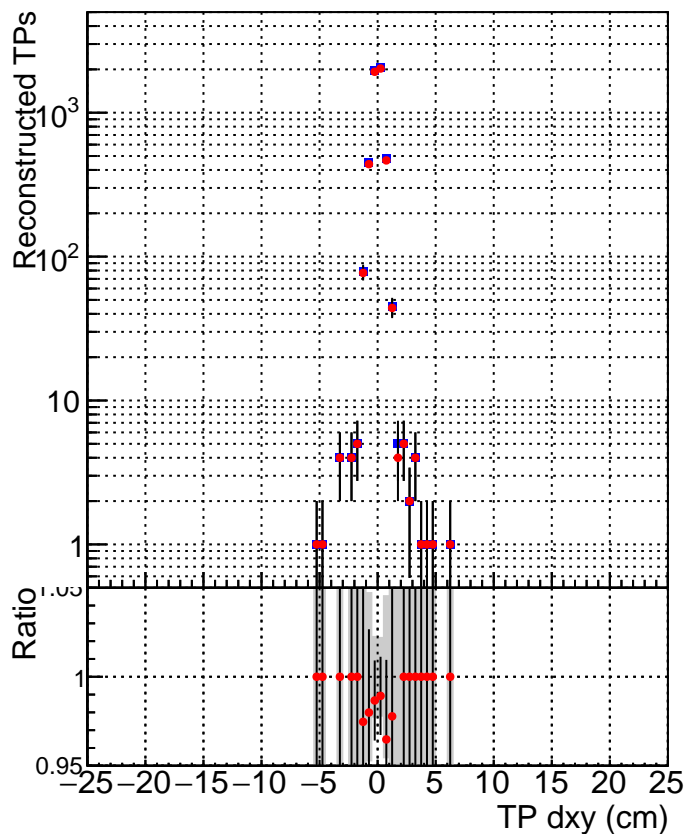

**N of simulated tracks vs dxy****N of associated tracks (simToReco) vs dxy****N of simulated track**

— SoftQCD\_default  
 — SoftQCD\_ckfPixelLessStep