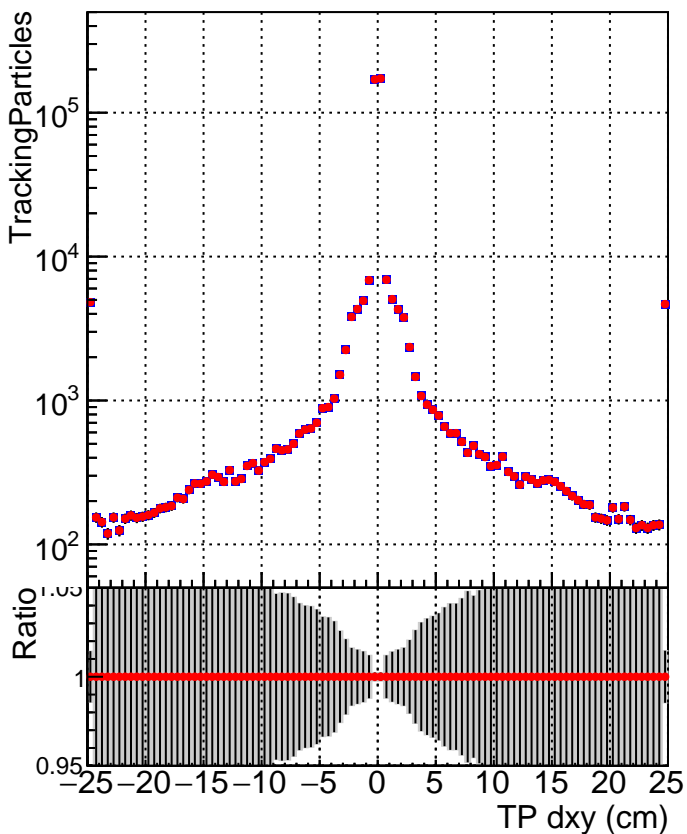

**N of simulated tracks vs dxy****N of associated tracks (simToReco) vs dxy****N of simulated track**

— SoftQCD\_default  
 — SoftQCD\_ckfPixelLessStep