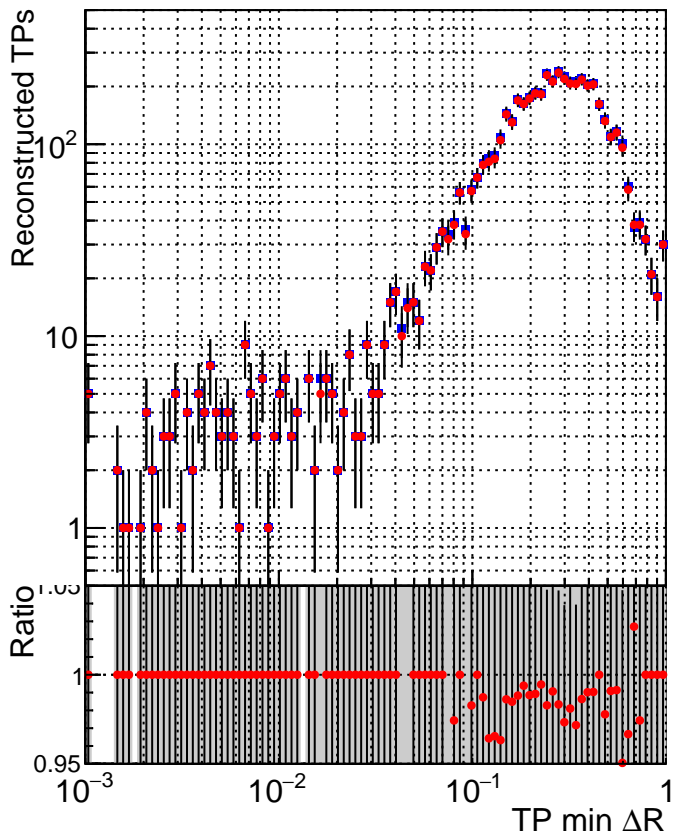

N of simulated tracks vs dR

N of associated tracks (simToReco) vs dR

N of simulated tracks

■ SoftQCD_default
■ SoftQCD_ckfPixelLessStep