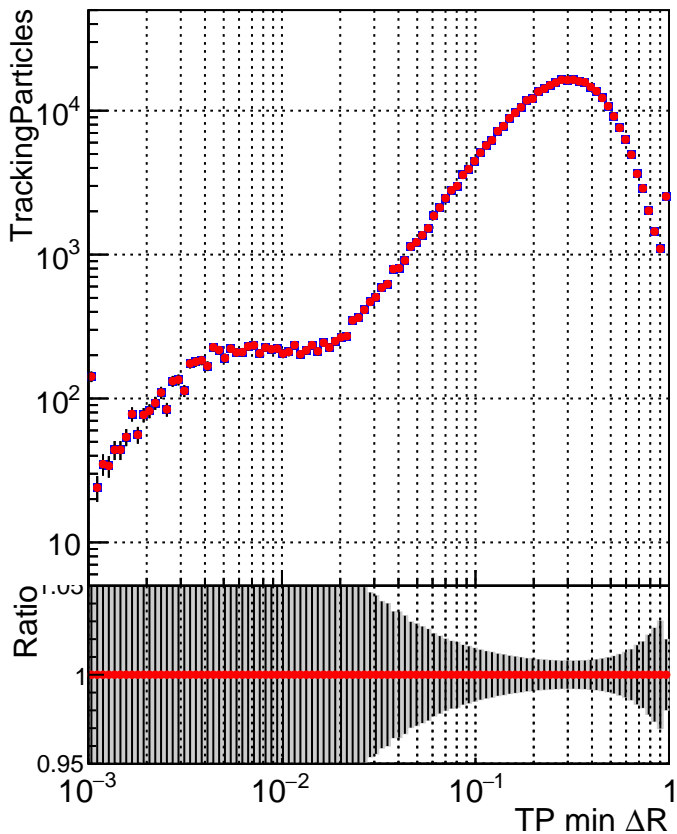

N of simulated tracks vs dR

N of associated tracks (simToReco) vs dR

N of simulated tracks

■ SoftQCD_default
■ SoftQCD_ckfPixelLessStep