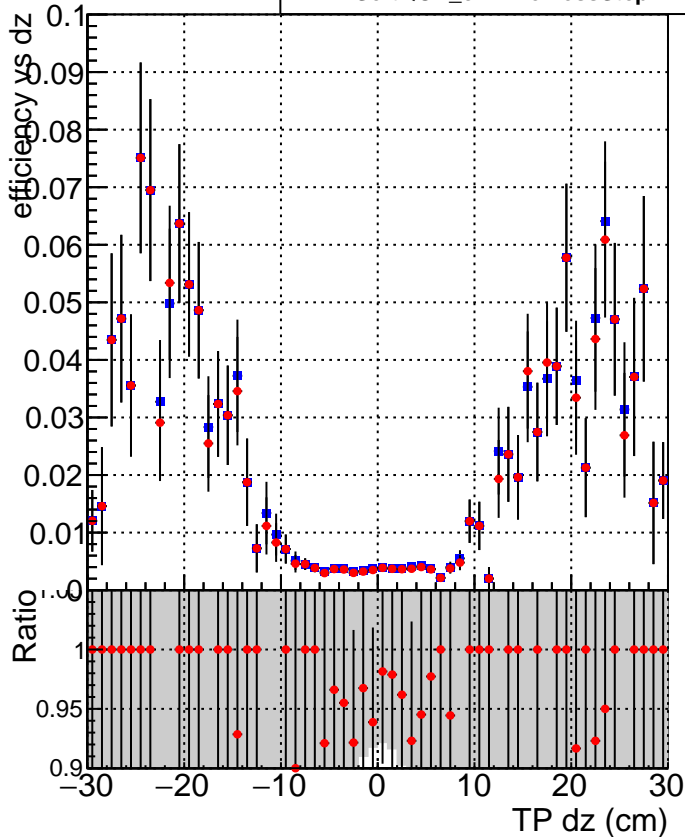

Efficiency vs Dxy

Efficiency vs Dz

—■— SoftQCD_default
—●— SoftQCD_ckfPixelLessStep