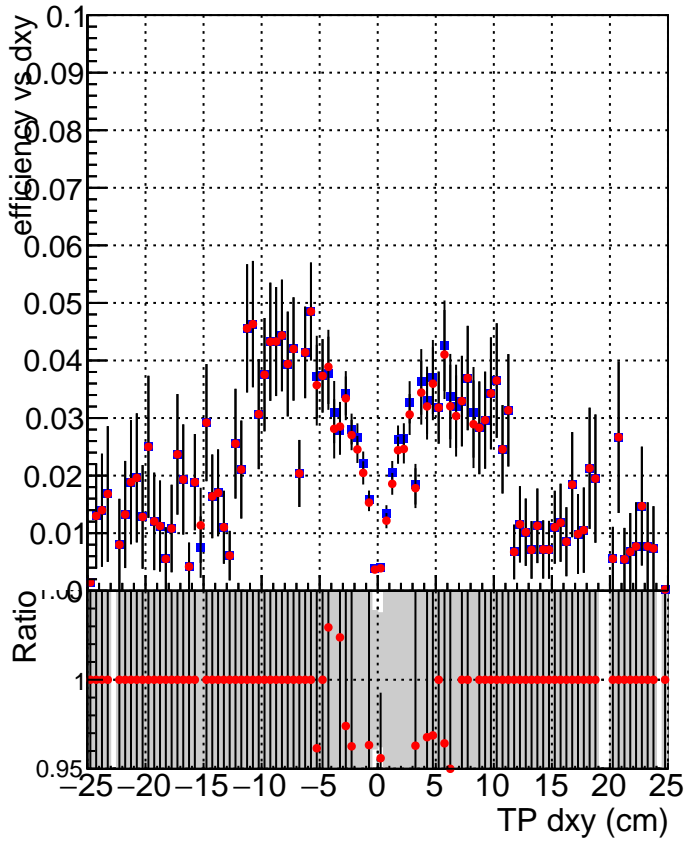

Efficiency vs Dxy

Efficiency vs Dz

—■— SoftQCD_default
—●— SoftQCD_ckfPixelLessStep