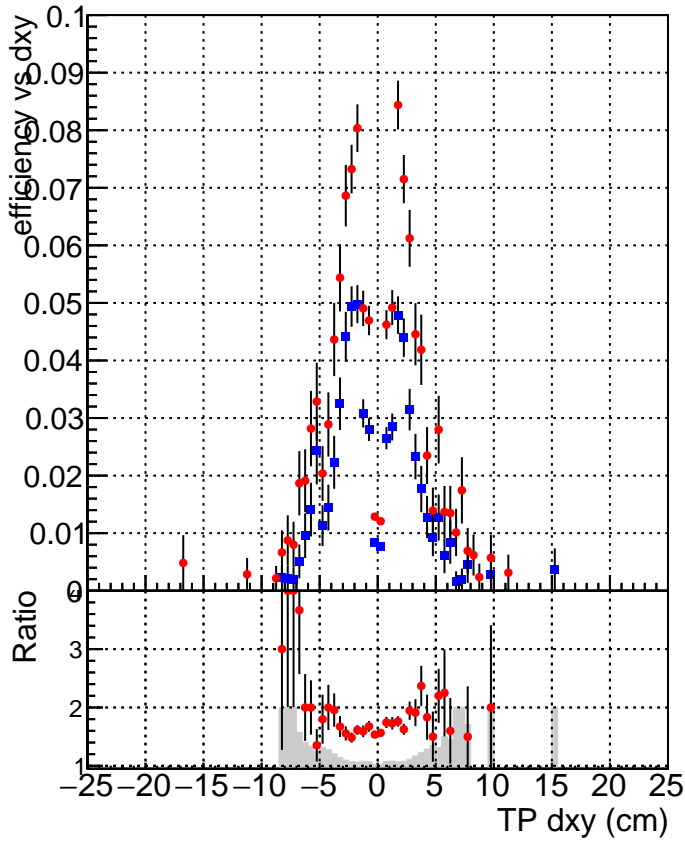

Efficiency vs Dxy

Efficiency vs Dz

—■— SoftQCD_default
—●— SoftQCD_ckfPixelLessStep