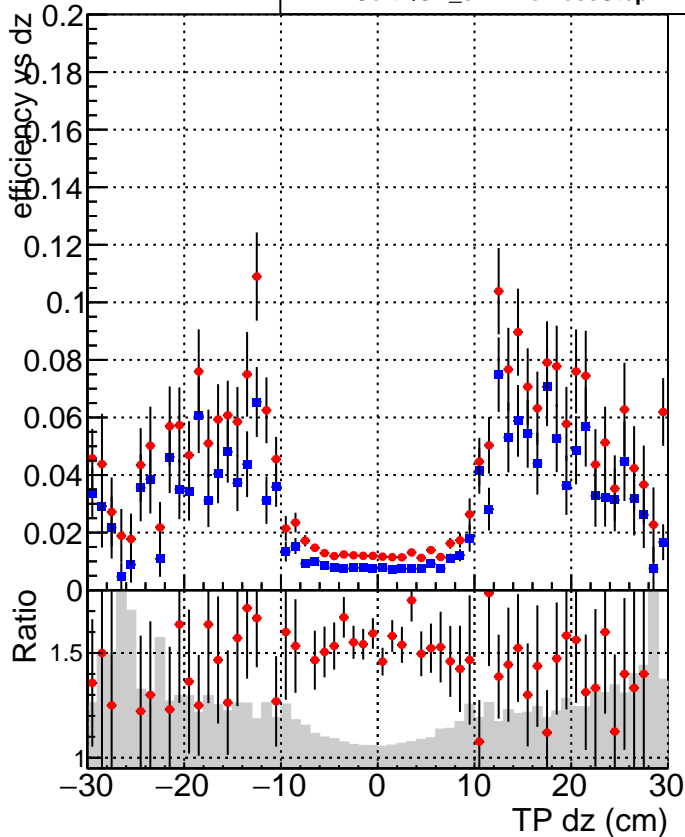

Efficiency vs Dxy

Efficiency vs Dz

—■— SoftQCD_default
—●— SoftQCD_ckfPixelLessStep