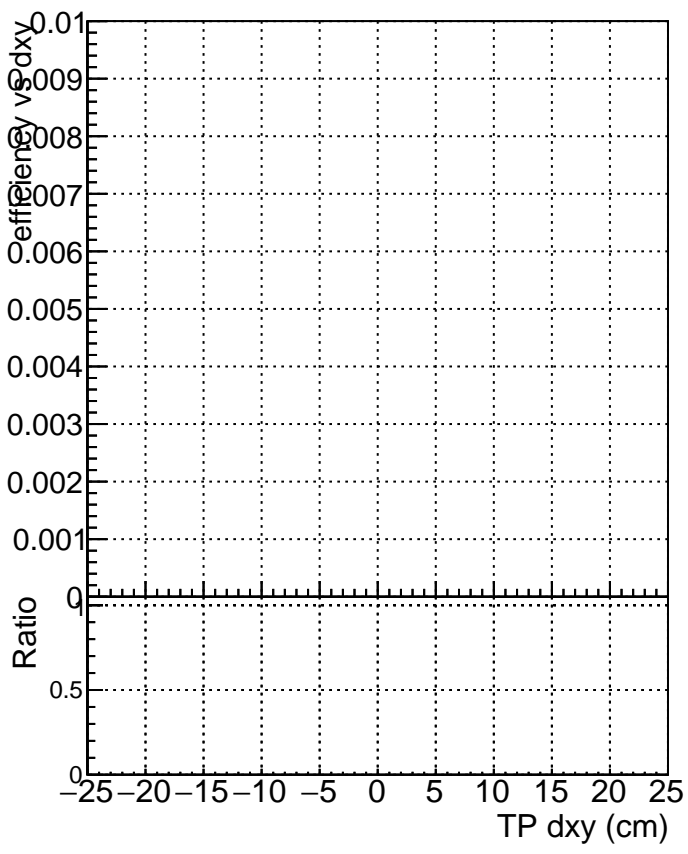

**Efficiency vs Dxy**

**Efficiency vs Dz**

Legend for the plots:

- SoftQCD\_default (represented by a blue square)
- SoftQCD\_ckfPixelLessStep (represented by a red circle)