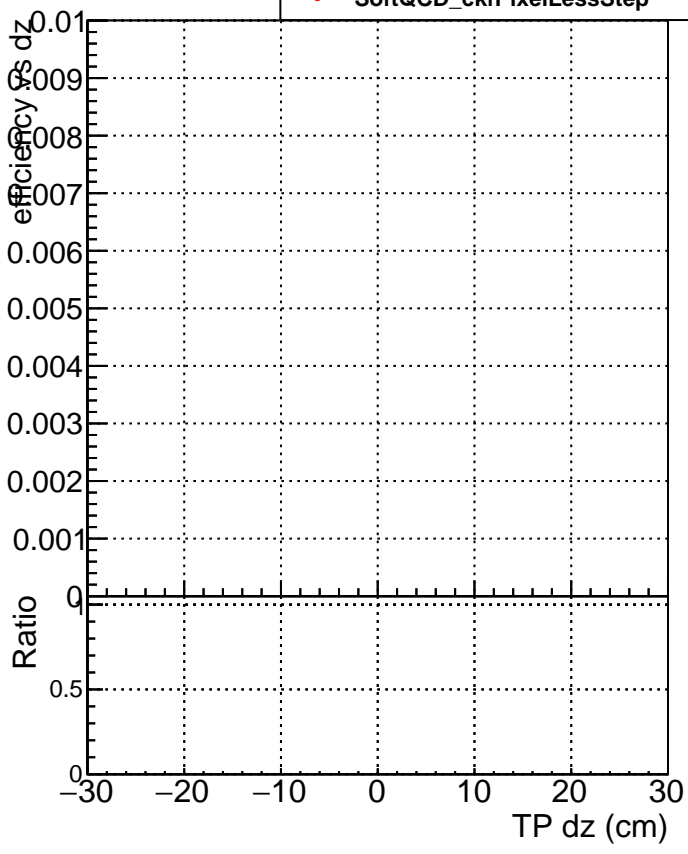

**Efficiency vs Dxy**

**Efficiency vs Dz**

Legend for the plots:

- SoftQCD\_default (represented by a blue square)
- SoftQCD\_ckfPixelLessStep (represented by a red circle)