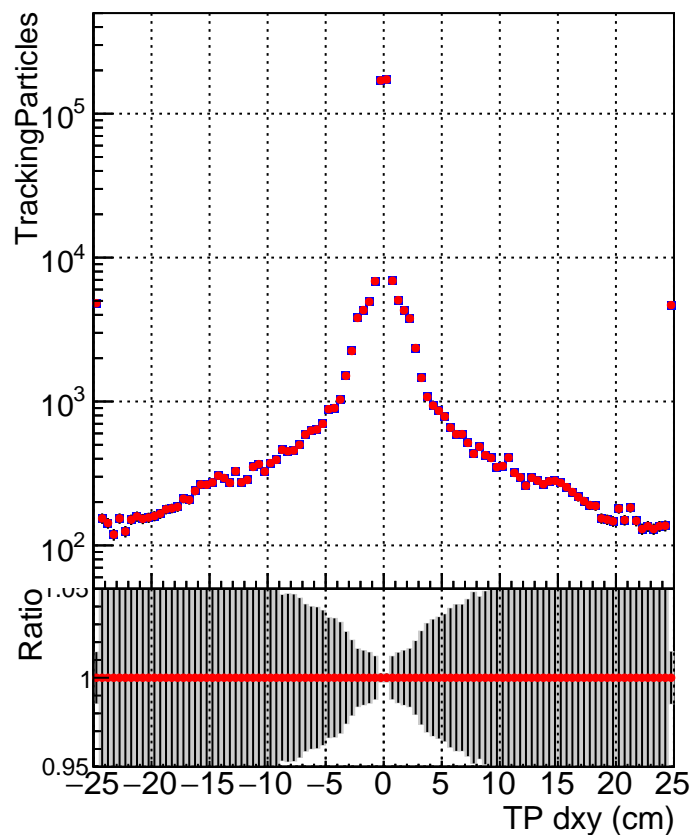

N of simulated tracks vs dxy**N of associated tracks (simToReco) vs dxy****N of simulated track**

■ SoftQCD_default
■ SoftQCD_ckfPixelLessStep