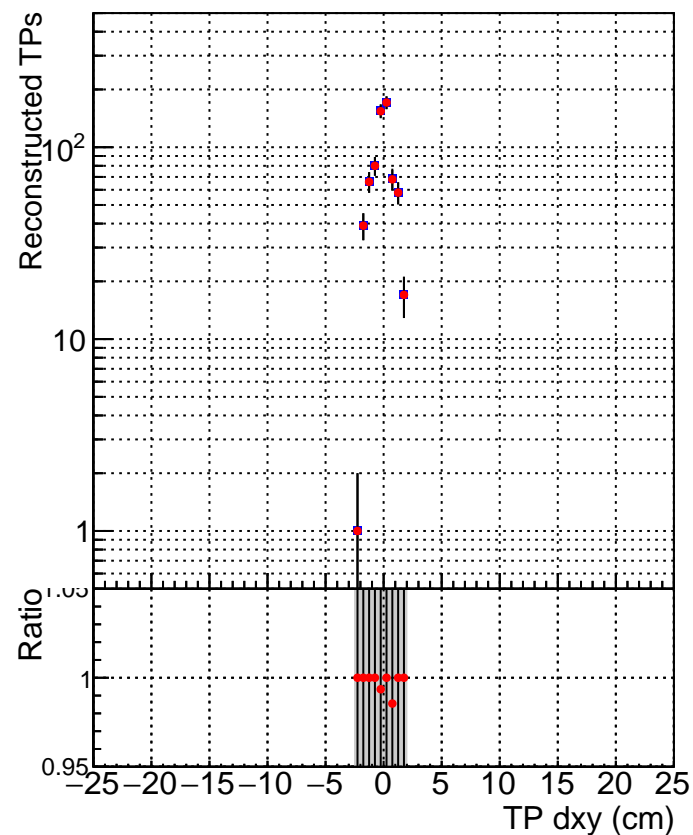

N of simulated tracks vs dxy**N of associated tracks (simToReco) vs dxy****N of simulated track**

■ SoftQCD_default
■ SoftQCD_ckfPixelLessStep