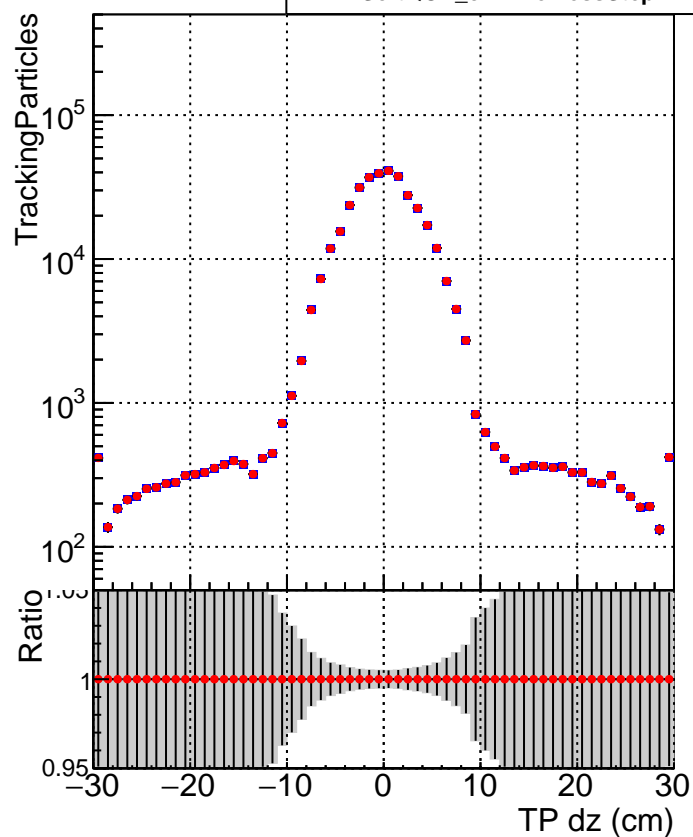

N of simulated tracks vs dxy**N of associated tracks (simToReco) vs dxy****N of simulated track**

■ SoftQCD_default
■ SoftQCD_ckfPixelLessStep