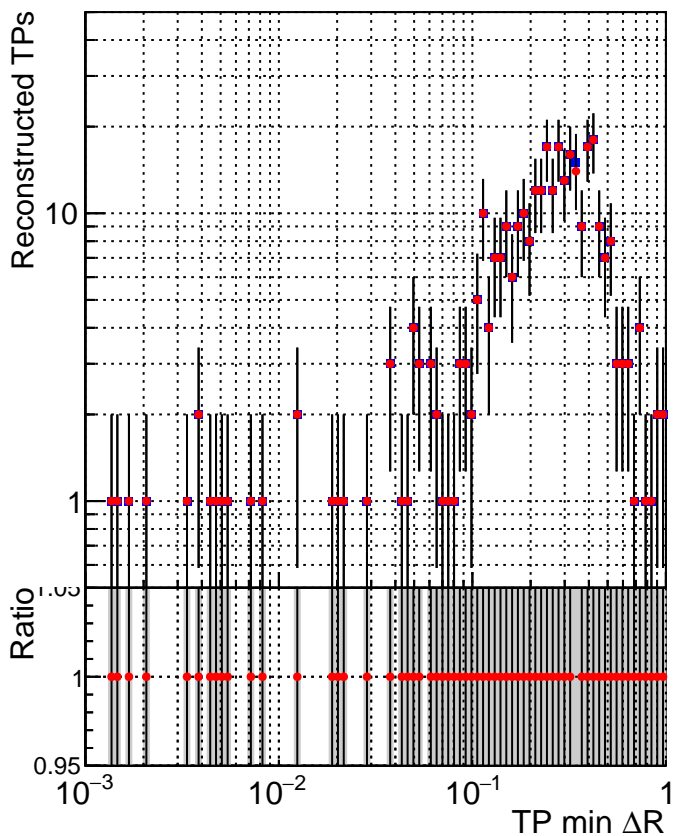

N of simulated tracks vs dR

N of associated tracks (simToReco) vs dR

N of simulated tracks

- SoftQCD\_default
- SoftQCD\_ckfPixelLessStep