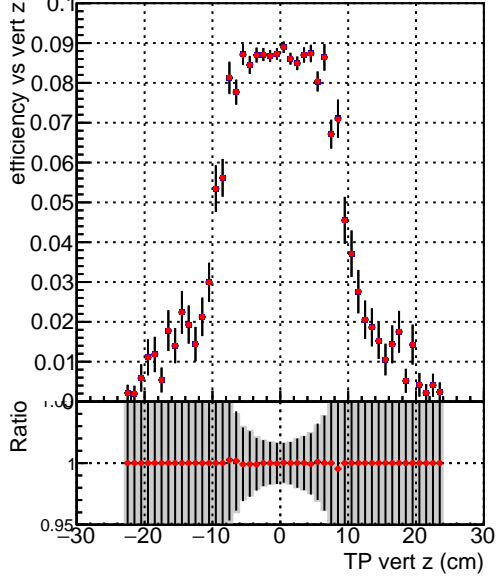

Efficiency vs vertpos

Efficiency vs TP vert z (cm)

Legend:
 - SoftQCD_default (blue squares)
 - SoftQCD_ckfPixelLessStep (red circles)

Efficiency vs. sim PV z