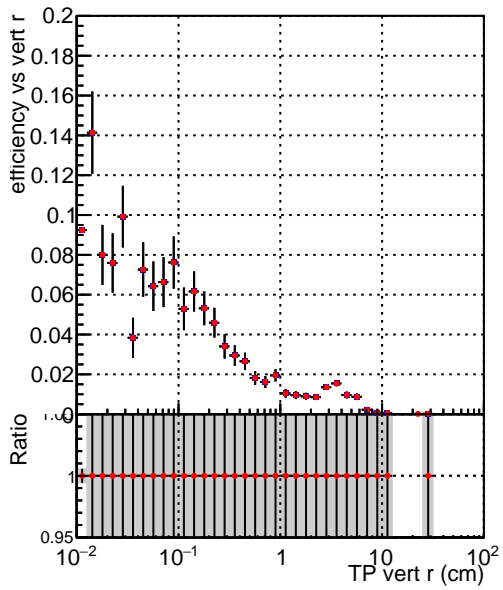

Efficiency vs vertpos

Efficiency vs TP vert z (cm)

Legend:
 - SoftQCD_default (blue squares)
 - SoftQCD_ckfPixelLessStep (red circles)

Efficiency vs. sim PV z