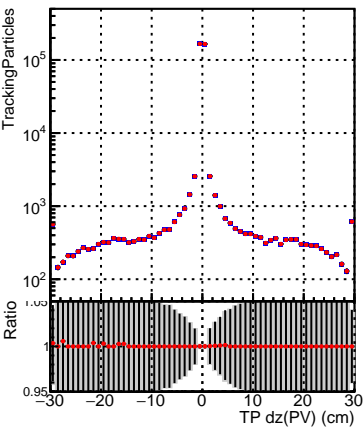

N of simulated tracks vs dxy(PV)**N of associated tracks (simToReco) vs dxy(PV)****N of sim****N of associated tracks (simToReco) vs dxy(PV)****N of simulated tracks vs dz(PV)****N of associated tracks (simToReco) vs dz(PV)****N of simulated tracks vs dz(PV)****N of associated tracks (simToReco) vs dz(PV)**

—●— SoftQCD_default
- - - SoftQCD_ckfPixelLessStep