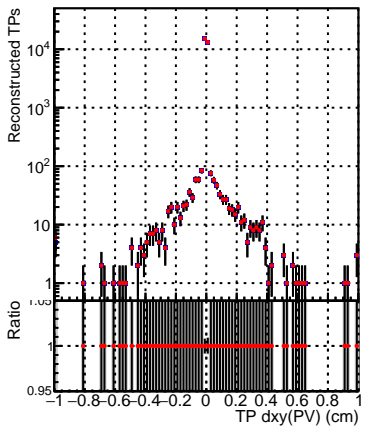

N of simulated tracks vs dxy(PV)**N of associated tracks (simToReco) vs dxy(PV)****N of sim****N of associated tracks (simToReco) vs dxy(PV)****N of simulated tracks vs dz(PV)****N of associated tracks (simToReco) vs dz(PV)****N of simulated tracks vs dz(PV)****N of associated tracks (simToReco) vs dz(PV)**

—●— SoftQCD_default
- - - SoftQCD_ckfPixelLessStep