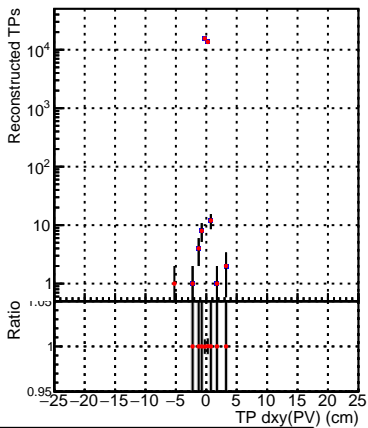

N of simulated tracks vs dxy(PV)**N of associated tracks (simToReco) vs dxy(PV)****N of sim****N of associated tracks (simToReco) vs dxy(PV)****N of simulated tracks vs dz(PV)****N of associated tracks (simToReco) vs dz(PV)****N of simulated tracks vs dz(PV)****N of associated tracks (simToReco) vs dz(PV)**

—●— SoftQCD_default
- - - SoftQCD_ckfPixelLessStep