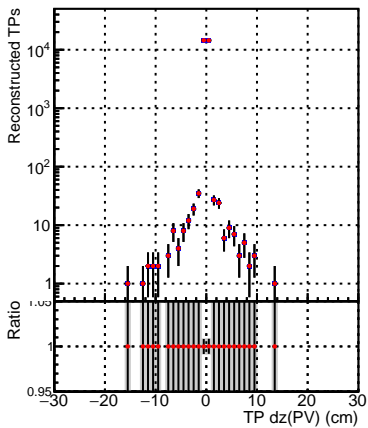

N of simulated tracks vs dxy(PV)**N of associated tracks (simToReco) vs dxy(PV)****N of sim****N of associated tracks (simToReco) vs dxy(PV)****N of simulated tracks vs dz(PV)****N of associated tracks (simToReco) vs dz(PV)****N of simulated tracks vs dz(PV)****N of associated tracks (simToReco) vs dz(PV)**

—●— SoftQCD_default
- - - SoftQCD_ckfPixelLessStep