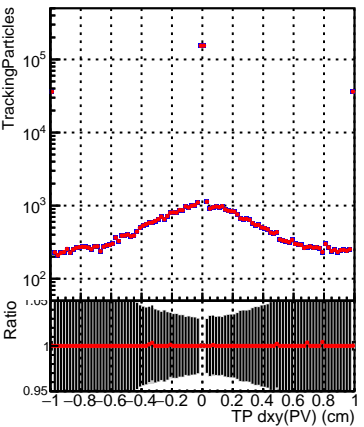

N of simulated tracks vs dxy(PV)**N of associated tracks (simToReco) vs dxy(PV)****N of sim****N of associated tracks (simToReco) vs dxy(PV)****N of simulated tracks vs dz(PV)****N of associated tracks (simToReco) vs dz(PV)****N of simulated tracks vs dz(PV)****N of associated tracks (simToReco) vs dz(PV)**

—●— SoftQCD_default
- - - SoftQCD_ckfPixelLessStep