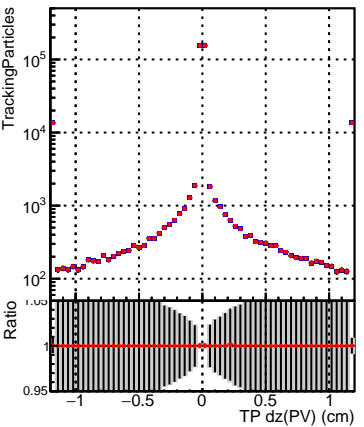

N of simulated tracks vs dxy(PV)**N of associated tracks (simToReco) vs dxy(PV)****N of sim****N of associated tracks (simToReco) vs dxy(PV)****N of simulated tracks vs dz(PV)****N of associated tracks (simToReco) vs dz(PV)****N of simulated tracks vs dz(PV)****N of associated tracks (simToReco) vs dz(PV)**

—●— SoftQCD_default
- - - SoftQCD_ckfPixelLessStep