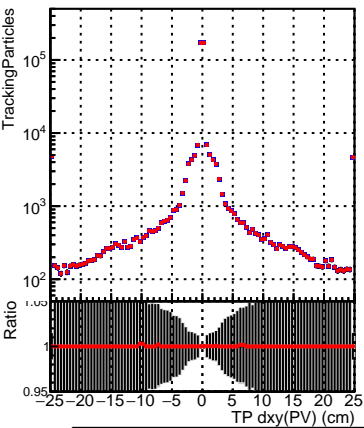

N of simulated tracks vs dxy(PV)**N of associated tracks (simToReco) vs dxy(PV)****N of sim****N of associated tracks (simToReco) vs dxy(PV)****N of simulated tracks vs dz(PV)****N of associated tracks (simToReco) vs dz(PV)****N of simulated tracks vs dz(PV)****N of associated tracks (simToReco) vs dz(PV)**

—●— SoftQCD_default
- - - SoftQCD_ckfPixelLessStep