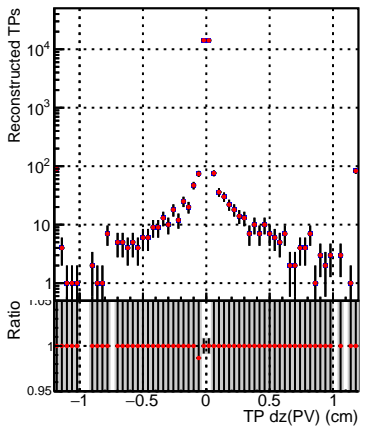

N of simulated tracks vs dxy(PV)**N of associated tracks (simToReco) vs dxy(PV)****N of sim****N of associated tracks (simToReco) vs dxy(PV)****N of simulated tracks vs dz(PV)****N of associated tracks (simToReco) vs dz(PV)****N of simulated tracks vs dz(PV)****N of associated tracks (simToReco) vs dz(PV)**

—●— SoftQCD_default
- - - SoftQCD_ckfPixelLessStep