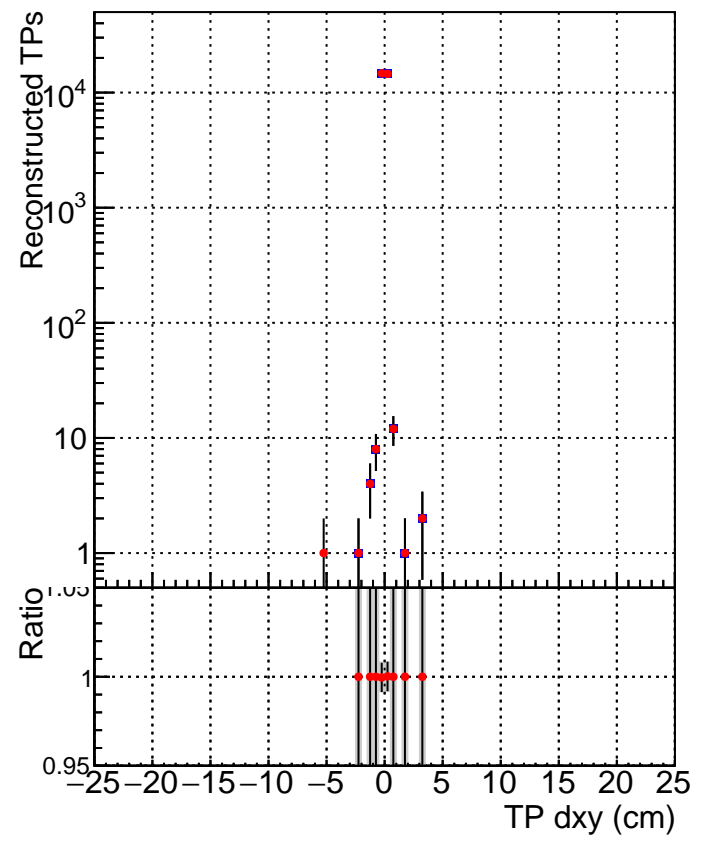

N of simulated tracks vs dxy

N of associated tracks (simToReco) vs dxy

N of simulated track

- SoftQCD_default
- SoftQCD_ckfPixelLessStep