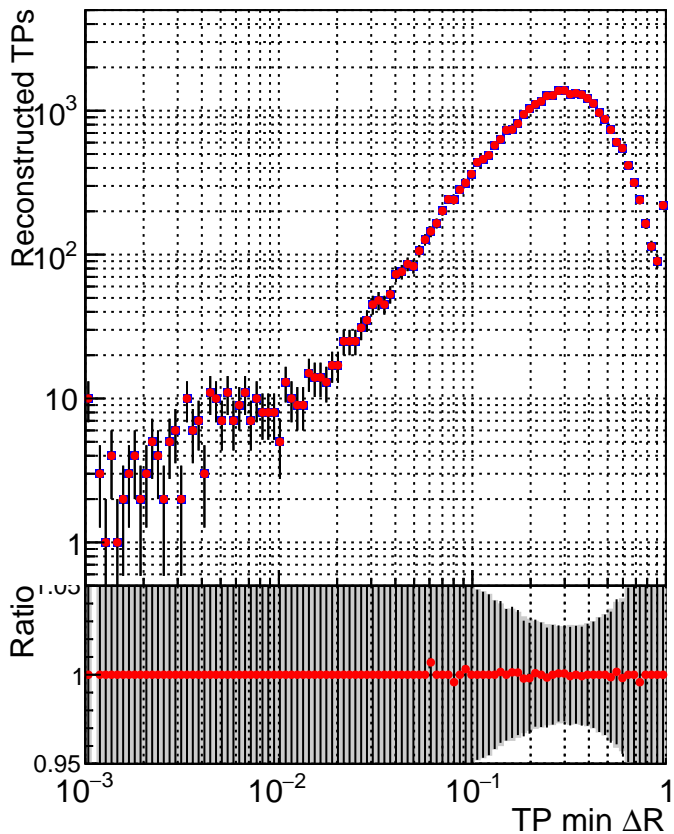

N of simulated tracks vs dR

N of associated tracks (simToReco) vs dR

N of simulated tracks

■ SoftQCD_default
● SoftQCD_ckfPixelLessStep