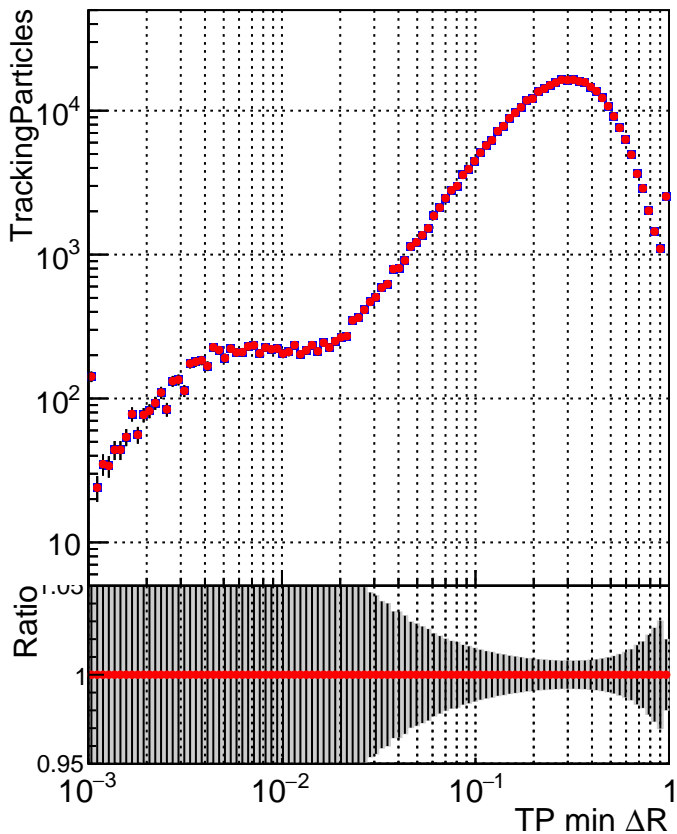

N of simulated tracks vs dR

N of associated tracks (simToReco) vs dR

N of simulated tracks

■ SoftQCD_default
● SoftQCD_ckfPixelLessStep