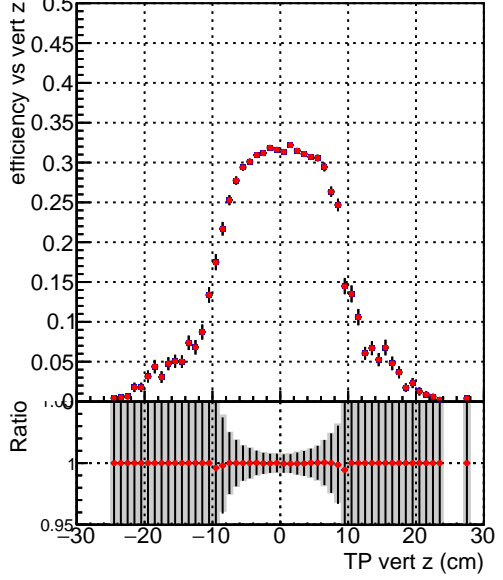

Efficiency vs vertpos

Efficiency vs TP vert r (cm) - Legend: SoftQCD_default (blue squares), SoftQCD_ckfPixelLessStep (red circles)

Efficiency vs. sim PV z