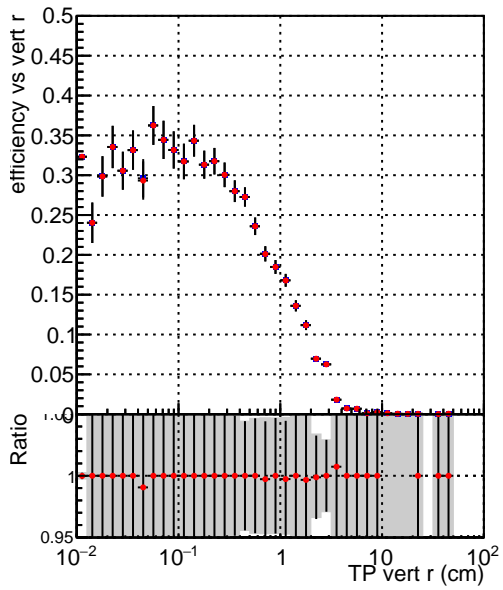

Efficiency vs vertpos

Efficiency vs TP vert r (cm) - Legend: SoftQCD_default (blue squares), SoftQCD_ckfPixelLessStep (red circles)

Efficiency vs. sim PV z