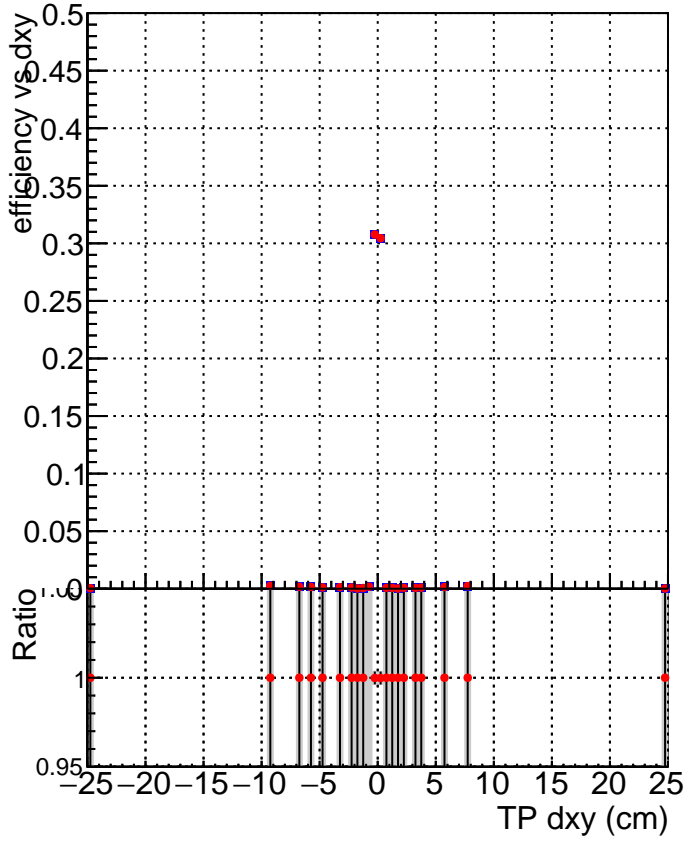

Efficiency vs Dxy

Efficiency vs Dz

—■— SoftQCD_default
—●— SoftQCD_ckfPixelLessStep