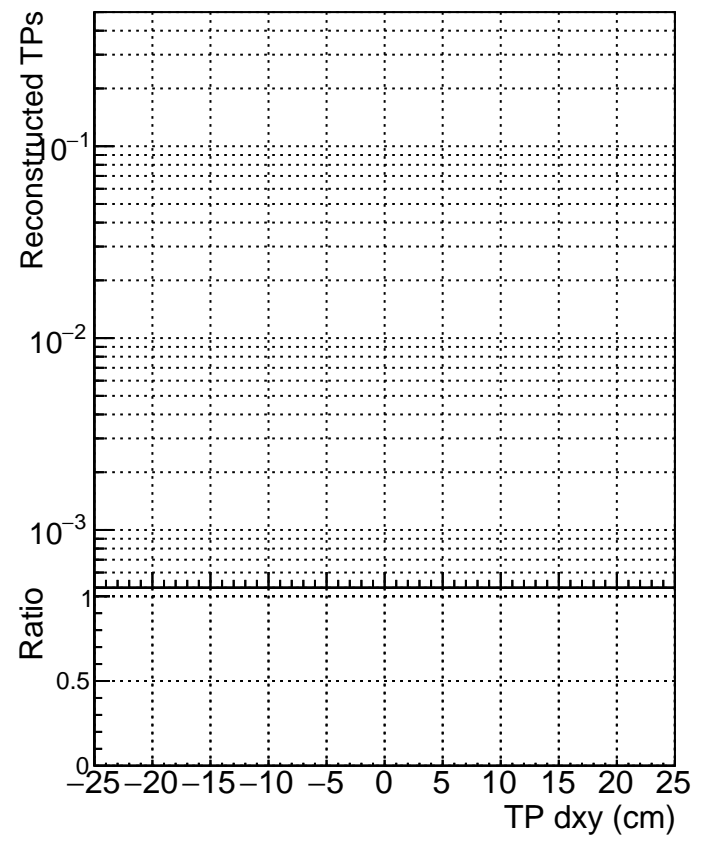

N of simulated tracks vs dxy

N of associated tracks (simToReco) vs dxy

N of simulated track

- SoftQCD_default
- SoftQCD_ckfPixelLessStep