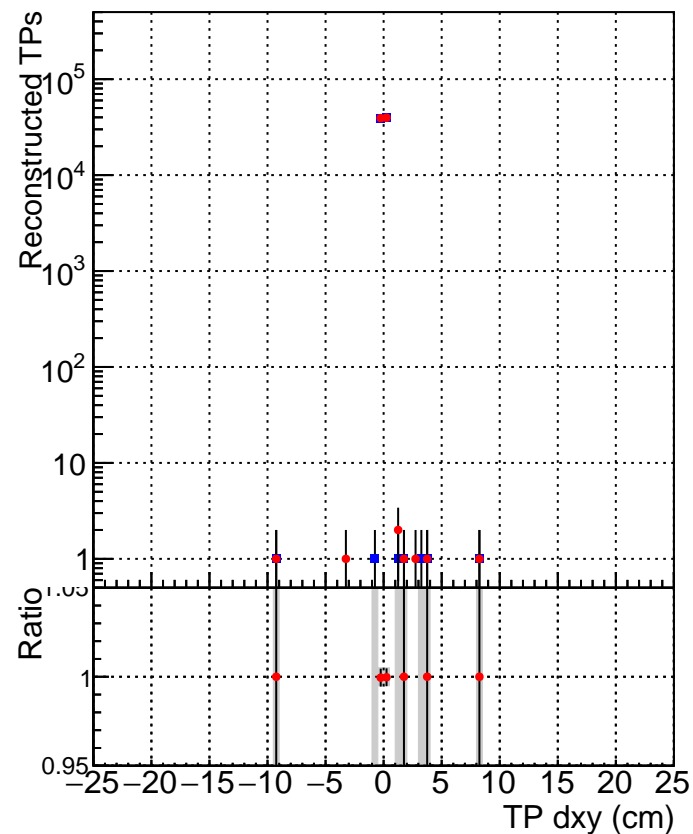

N of simulated tracks vs dxy**N of associated tracks (simToReco) vs dxy****N of simulated track**

- SoftQCD_default
- SoftQCD_ckfPixelLessStep