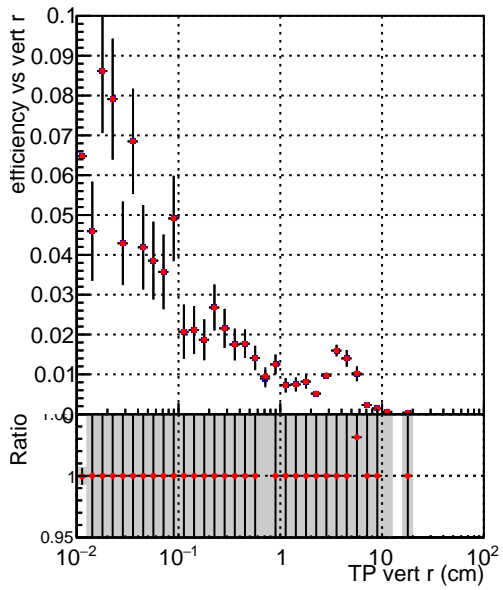

Efficiency vs vertpos

Efficiency vs TP vert z (cm) comparing SoftQCD\_default and SoftQCD\_ckfPixelLessStep

Efficiency vs. sim PV z