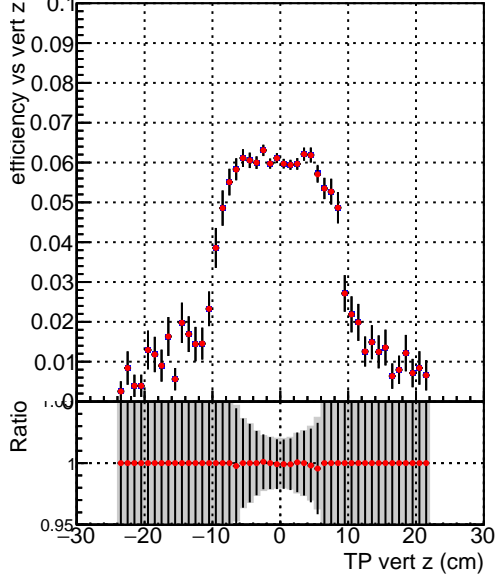

Efficiency vs vertpos

Efficiency vs TP vert z (cm) comparing SoftQCD\_default and SoftQCD\_ckfPixelLessStep

Efficiency vs. sim PV z