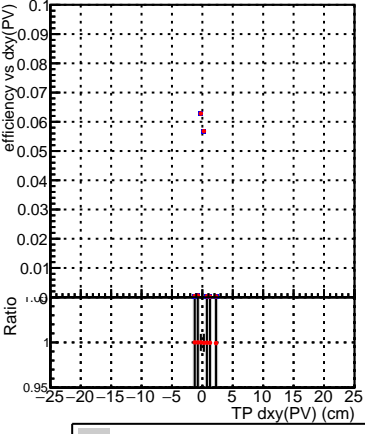

Efficiency vs Dxy(PV)

Efficiency vs Dxy(PV) legend

- SoftQCD_default
- SoftQCD_ckfPixelLessStep

Efficiency vs Dz(PV)

Efficiency vs Dz(PV)