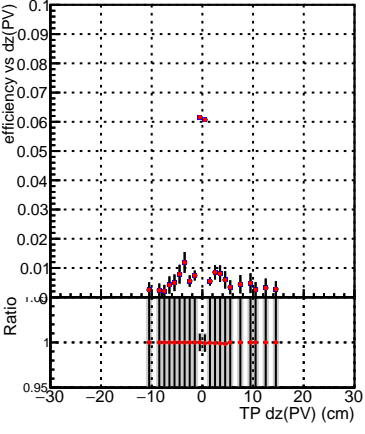

Efficiency vs Dxy(PV)

Efficiency vs Dxy(PV) legend

- SoftQCD_default
- SoftQCD_ckfPixelLessStep

Efficiency vs Dz(PV)

Efficiency vs Dz(PV)