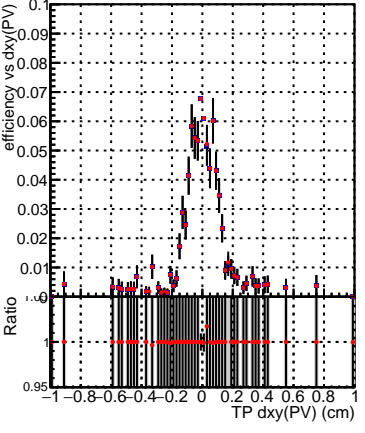

Efficiency vs Dxy(PV)

Efficiency vs Dxy(PV) legend

- SoftQCD_default
- SoftQCD_ckfPixelLessStep

Efficiency vs Dz(PV)

Efficiency vs Dz(PV)