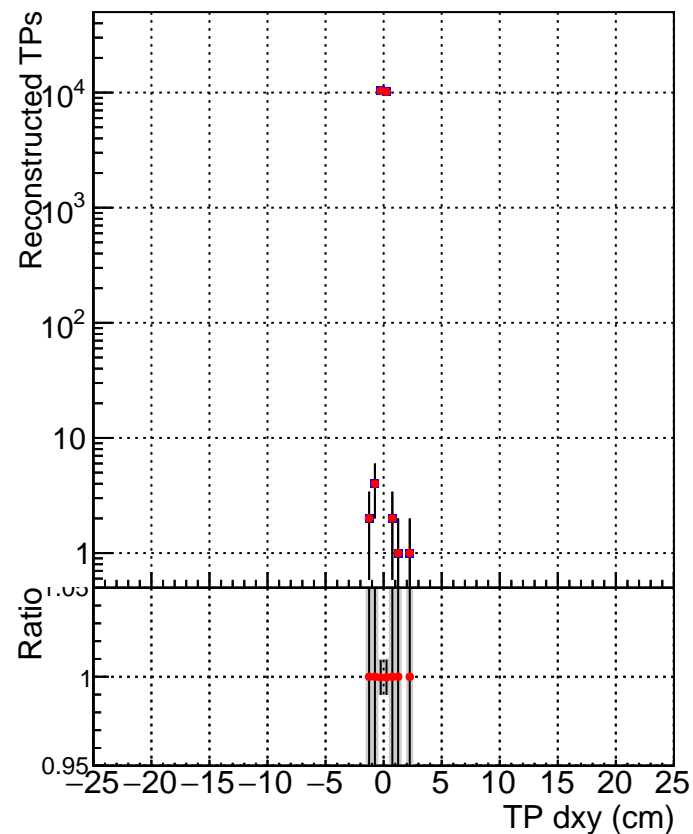

N of simulated tracks vs dxy**N of associated tracks (simToReco) vs dxy****N of simulated track**

■ SoftQCD_default
■ SoftQCD_ckfPixelLessStep