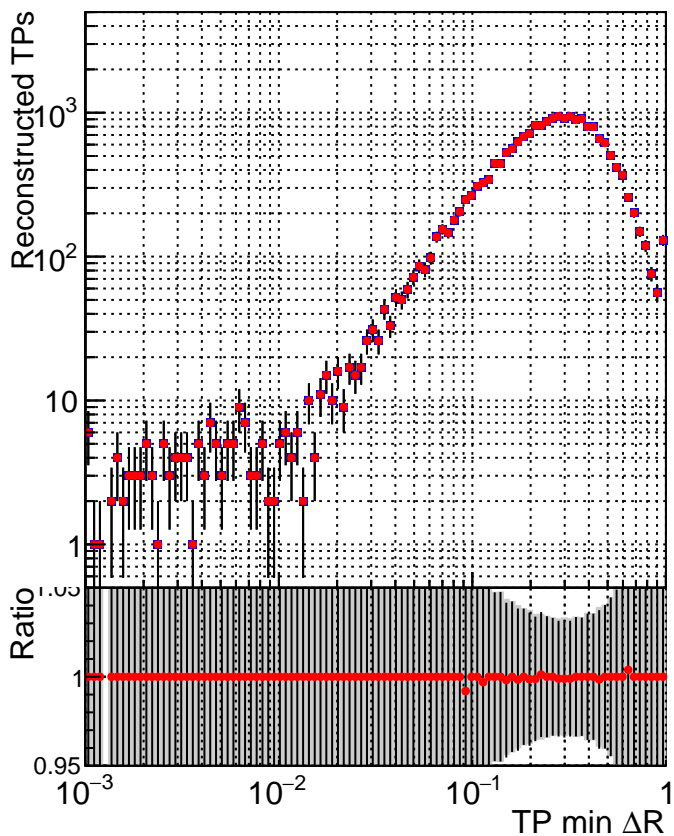

N of simulated tracks vs dR

N of associated tracks (simToReco) vs dR

N of simulated tracks

■ SoftQCD\_default  
● SoftQCD\_ckfPixelLessStep