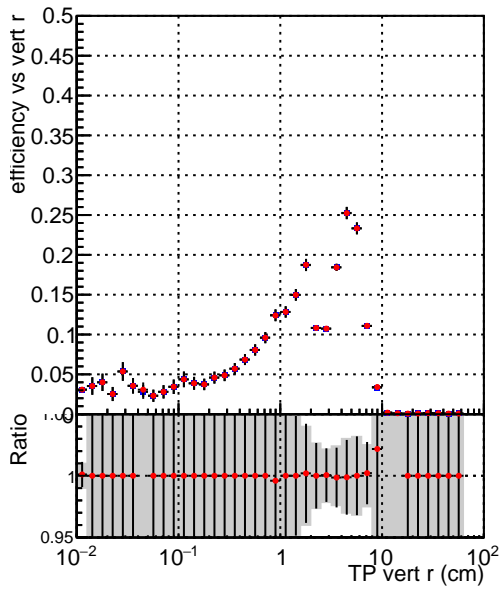

Efficiency vs vertpos

Efficiency vs TP vert z (cm)

SoftQCD_default (blue line with squares)

SoftQCD_ckfPixelLessStep (red line with diamonds)

Efficiency vs. sim PV z