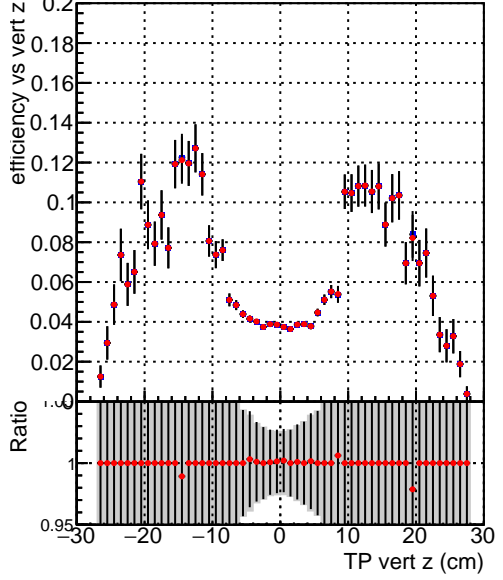

Efficiency vs vertpos

Efficiency vs TP vert z (cm)

SoftQCD_default (blue line with squares)

SoftQCD_ckfPixelLessStep (red line with diamonds)

Efficiency vs. sim PV z