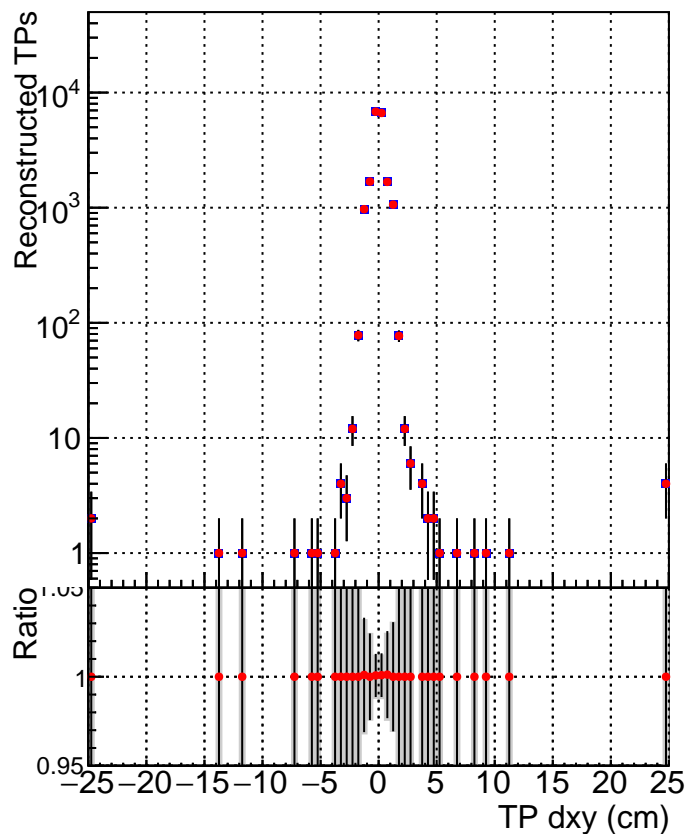

N of simulated tracks vs dxy**N of associated tracks (simToReco) vs dxy****N of simulated track**

— SoftQCD_default
— SoftQCD_ckfPixelLessStep