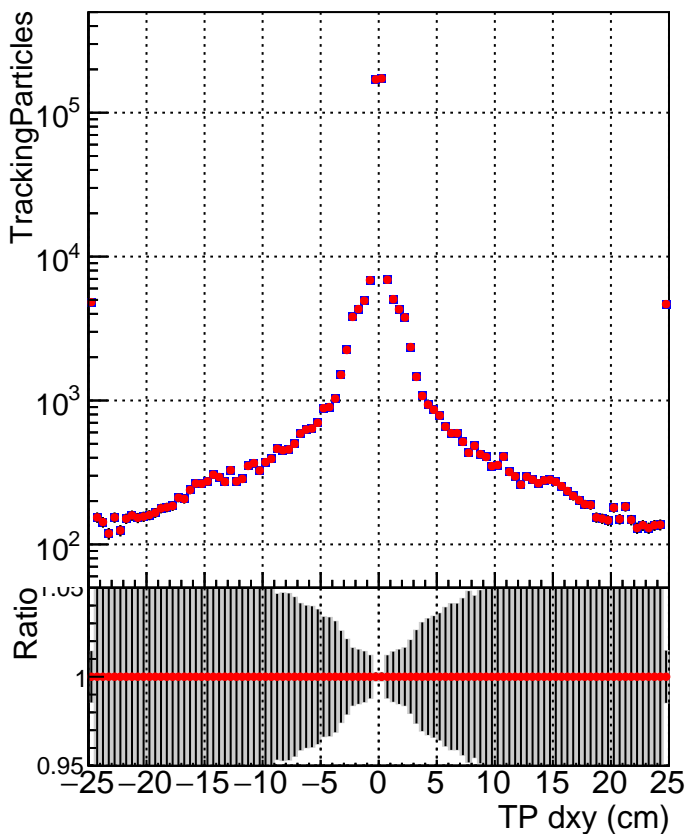

N of simulated tracks vs dxy**N of associated tracks (simToReco) vs dxy****N of simulated track**

— SoftQCD_default
 — SoftQCD_ckfPixelLessStep