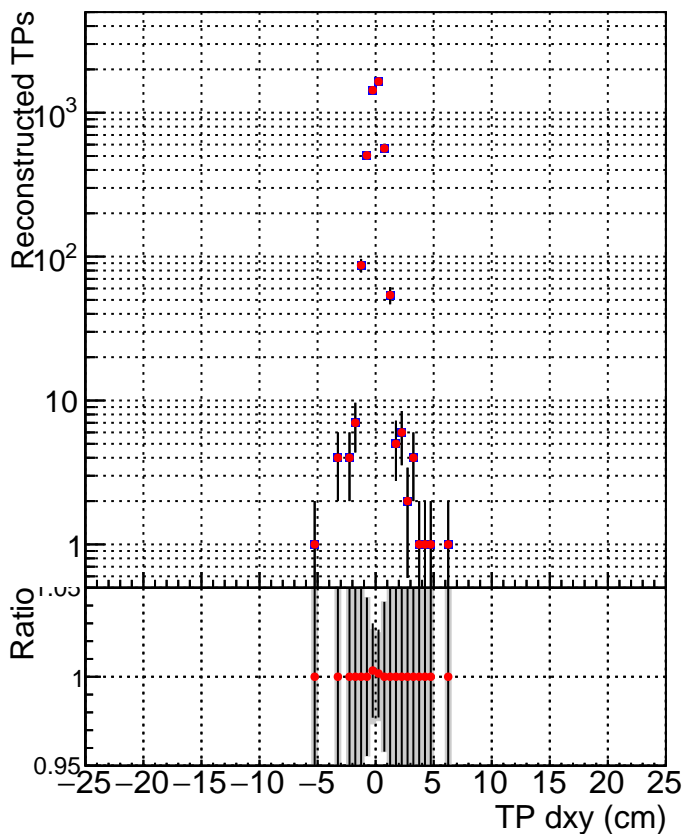

N of simulated tracks vs dxy**N of associated tracks (simToReco) vs dxy****N of simulated track**

— SoftQCD_default
 — SoftQCD_ckfPixelLessStep