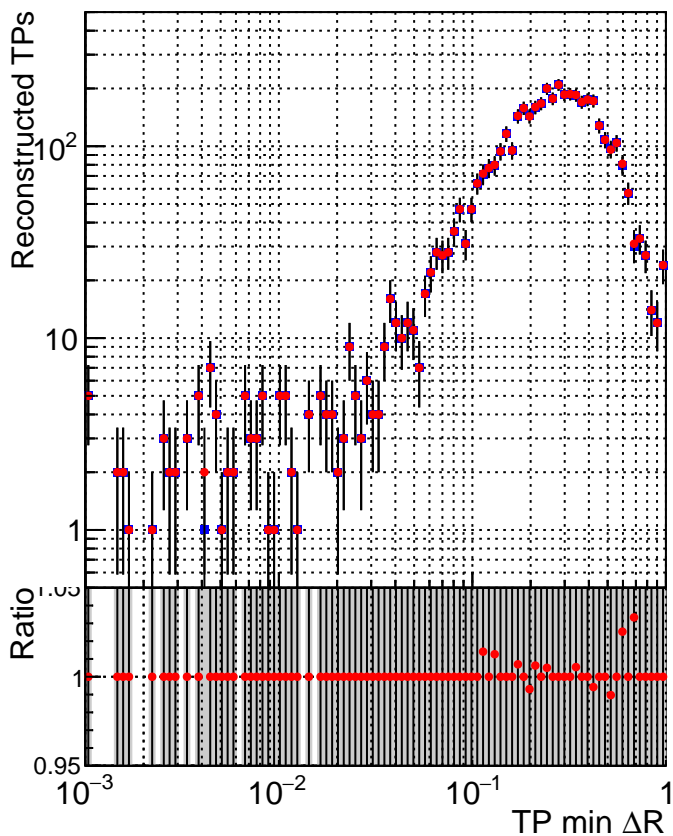

N of simulated tracks vs dR

N of associated tracks (simToReco) vs dR

N of simulated tracks

- SoftQCD_default
- SoftQCD_ckfPixelLessStep