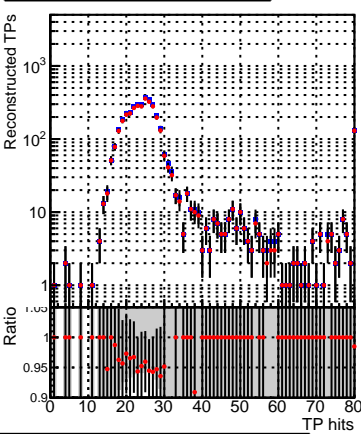

**N of simulated tracks vs hit****N of associated tracks (simToReco) vs hit****N of sim****N of associated tracks (simToReco) vs pixel layer****N of simulated tracks vs pixel layer****N of associated tracks (simToReco) vs pixel layer****N of simulated tracks vs 3D layer****N of associated tracks (simToReco) vs 3D layer**

■ SoftQCD\_default  
■ SoftQCD\_ckfPixelLessStep