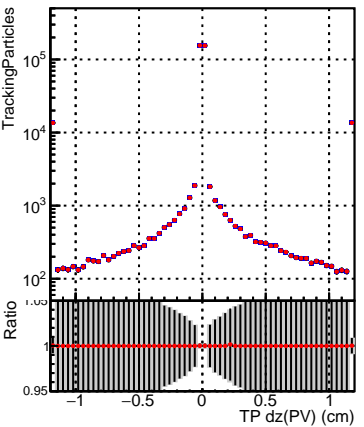

N of simulated tracks vs dxy(PV)

N of associated tracks (simToReco) vs dxy(PV)

N of sim

N of simulated tracks vs dz(PV)

N of associated tracks (simToReco) vs dz(PV)

N of simulated tracks vs dz(PV)

N of associated tracks (simToReco) vs dz(PV)

■ SoftQCD_default
■ SoftQCD_ckfPixelLessStep