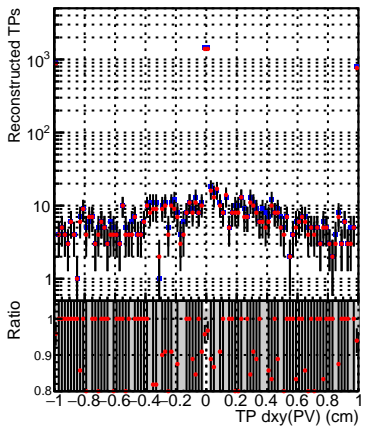

N of simulated tracks vs dxy(PV)

N of associated tracks (simToReco) vs dxy(PV)

N of sim

N of simulated tracks vs dz(PV)

N of associated tracks (simToReco) vs dz(PV)

N of simulated tracks vs dz(PV)

N of associated tracks (simToReco) vs dz(PV)

■ SoftQCD_default
■ SoftQCD_ckfPixelLessStep