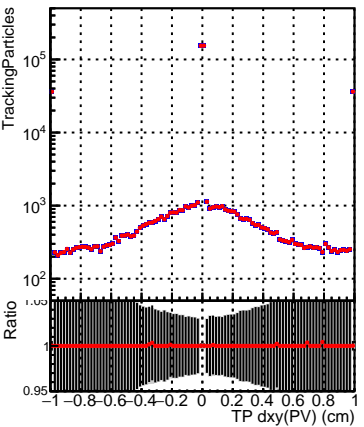

N of simulated tracks vs dxy(PV)

N of associated tracks (simToReco) vs dxy(PV)

N of sim

N of simulated tracks vs dz(PV)

N of associated tracks (simToReco) vs dz(PV)

N of simulated tracks vs dz(PV)

N of associated tracks (simToReco) vs dz(PV)

■ SoftQCD_default
■ SoftQCD_ckfPixelLessStep