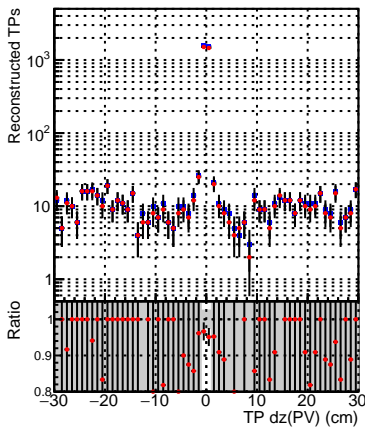

N of simulated tracks vs dxy(PV)

N of associated tracks (simToReco) vs dxy(PV)

N of sim

N of simulated tracks vs dz(PV)

N of associated tracks (simToReco) vs dz(PV)

N of simulated tracks vs dz(PV)

N of associated tracks (simToReco) vs dz(PV)

■ SoftQCD_default
■ SoftQCD_ckfPixelLessStep