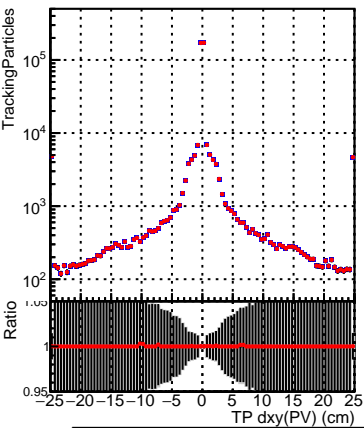

N of simulated tracks vs dxy(PV)

N of associated tracks (simToReco) vs dxy(PV)

N of sim

N of simulated tracks vs dz(PV)

N of associated tracks (simToReco) vs dz(PV)

N of simulated tracks vs dz(PV)

N of associated tracks (simToReco) vs dz(PV)

■ SoftQCD_default
■ SoftQCD_ckfPixelLessStep