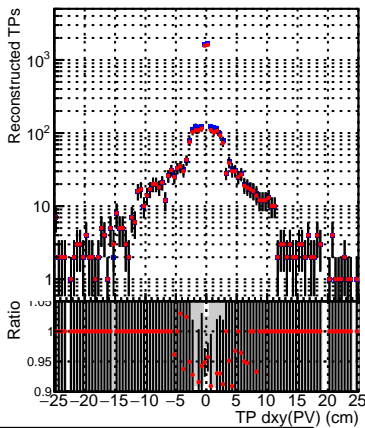

N of simulated tracks vs dxy(PV)

N of associated tracks (simToReco) vs dxy(PV)

N of sim

N of simulated tracks vs dz(PV)

N of associated tracks (simToReco) vs dz(PV)

N of simulated tracks vs dz(PV)

N of associated tracks (simToReco) vs dz(PV)

■ SoftQCD_default
■ SoftQCD_ckfPixelLessStep