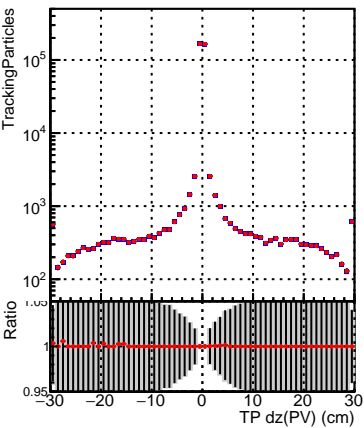

N of simulated tracks vs dxy(PV)

N of associated tracks (simToReco) vs dxy(PV)

N of sim

N of simulated tracks vs dz(PV)

N of associated tracks (simToReco) vs dz(PV)

N of simulated tracks vs dz(PV)

N of associated tracks (simToReco) vs dz(PV)

■ SoftQCD_default
■ SoftQCD_ckfPixelLessStep