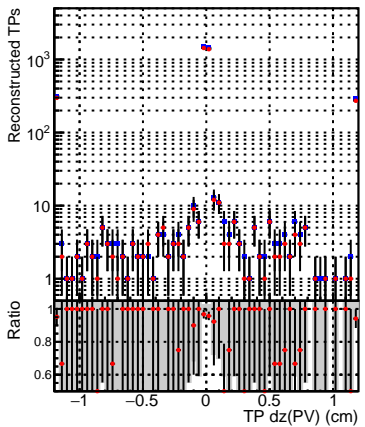

N of simulated tracks vs dxy(PV)

N of associated tracks (simToReco) vs dxy(PV)

N of sim

N of simulated tracks vs dz(PV)

N of associated tracks (simToReco) vs dz(PV)

N of simulated tracks vs dz(PV)

N of associated tracks (simToReco) vs dz(PV)

■ SoftQCD_default
■ SoftQCD_ckfPixelLessStep