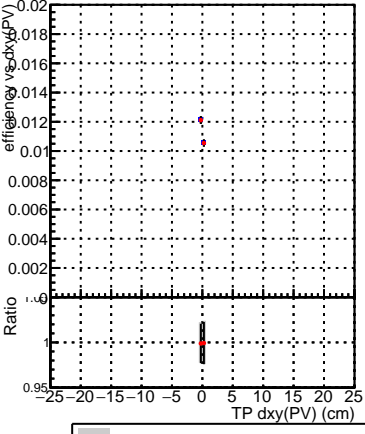

Efficiency vs Dxy(PV)

Efficiency vs Dxy(PV) legend: SoftQCD_default (black square), SoftQCD_ckfPixelLessStep (red circle)

Efficiency vs Dz(PV)

Efficiency vs Dz(PV)