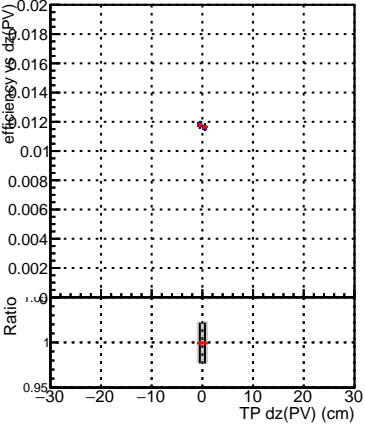

Efficiency vs Dxy(PV)

Efficiency vs Dxy(PV) legend: SoftQCD_default (black square), SoftQCD_ckfPixelLessStep (red circle)

Efficiency vs Dz(PV)

Efficiency vs Dz(PV)