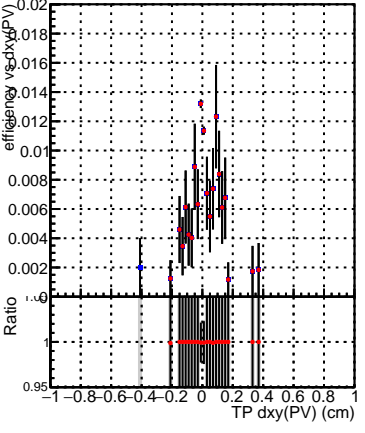

Efficiency vs Dxy(PV)

Efficiency vs Dxy(PV) legend: SoftQCD_default (black square), SoftQCD_ckfPixelLessStep (red circle)

Efficiency vs Dz(PV)

Efficiency vs Dz(PV)