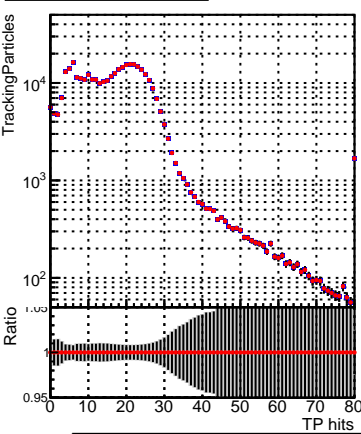

**N of simulated tracks vs hit****N of associated tracks (simToReco) vs hit****N of sim****N of associated tracks (simToReco) vs pixel layer****N of simulated tracks vs pixel layer****N of associated tracks (simToReco) vs pixel layer****N of simulated tracks vs 3D layer****N of associated tracks (simToReco) vs 3D layer**

—■ SoftQCD\_default  
—■ SoftQCD\_ckfPixelLessStep