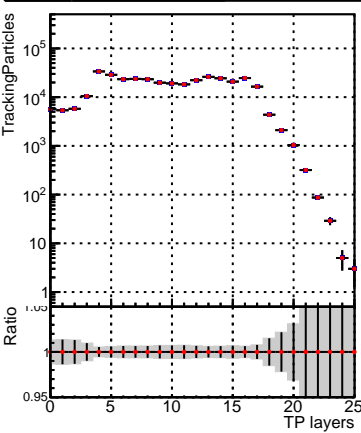

**N of simulated tracks vs hit****N of associated tracks (simToReco) vs hit****N of sim****N of associated tracks (simToReco) vs pixel layer****N of simulated tracks vs pixel layer****N of associated tracks (simToReco) vs pixel layer****N of simulated tracks vs 3D layer****N of associated tracks (simToReco) vs 3D layer**

—■ SoftQCD\_default  
—■ SoftQCD\_ckfPixelLessStep