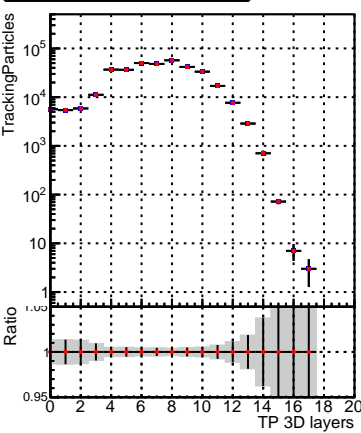

**N of simulated tracks vs hit****N of associated tracks (simToReco) vs hit****N of sim****N of associated tracks (simToReco) vs pixel layer****N of simulated tracks vs pixel layer****N of associated tracks (simToReco) vs pixel layer****N of simulated tracks vs 3D layer****N of associated tracks (simToReco) vs 3D layer**

—■ SoftQCD\_default  
—■ SoftQCD\_ckfPixelLessStep