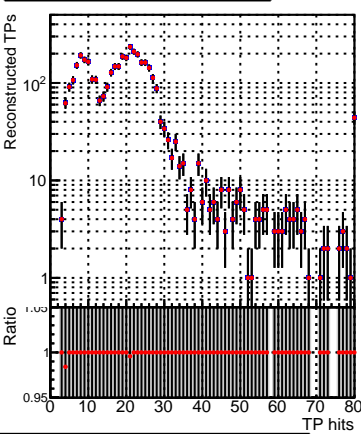

**N of simulated tracks vs hit****N of associated tracks (simToReco) vs hit****N of sim****N of associated tracks (simToReco) vs pixel layer****N of simulated tracks vs pixel layer****N of associated tracks (simToReco) vs pixel layer****N of simulated tracks vs 3D layer****N of associated tracks (simToReco) vs 3D layer**

—■ SoftQCD\_default  
—■ SoftQCD\_ckfPixelLessStep