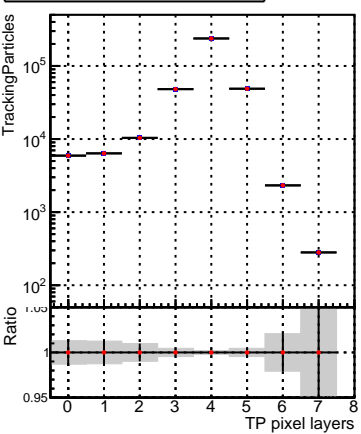

**N of simulated tracks vs hit****N of associated tracks (simToReco) vs hit****N of sim****N of associated tracks (simToReco) vs pixel layer****N of simulated tracks vs pixel layer****N of associated tracks (simToReco) vs pixel layer****N of simulated tracks vs 3D layer****N of associated tracks (simToReco) vs 3D layer**

—■ SoftQCD\_default  
—■ SoftQCD\_ckfPixelLessStep