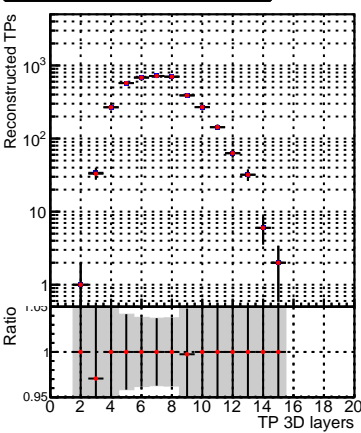

**N of simulated tracks vs hit****N of associated tracks (simToReco) vs hit****N of sim****N of associated tracks (simToReco) vs pixel layer****N of simulated tracks vs pixel layer****N of associated tracks (simToReco) vs pixel layer****N of simulated tracks vs 3D layer****N of associated tracks (simToReco) vs 3D layer**

—■ SoftQCD\_default  
—■ SoftQCD\_ckfPixelLessStep