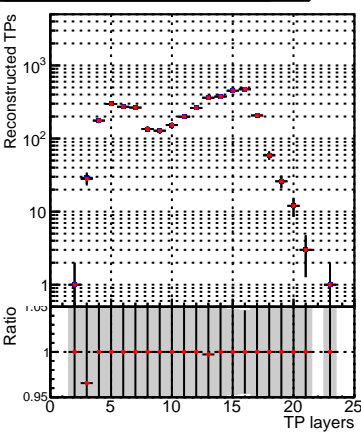

**N of simulated tracks vs hit****N of associated tracks (simToReco) vs hit****N of sim****N of associated tracks (simToReco) vs pixel layer****N of simulated tracks vs pixel layer****N of associated tracks (simToReco) vs pixel layer****N of simulated tracks vs 3D layer****N of associated tracks (simToReco) vs 3D layer**

—■ SoftQCD\_default  
—■ SoftQCD\_ckfPixelLessStep