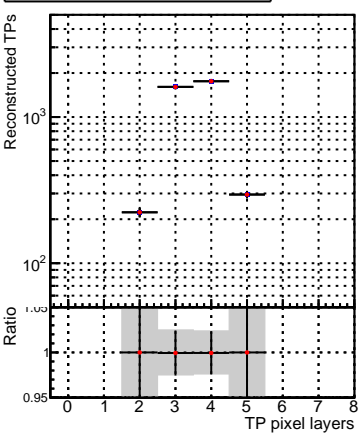

**N of simulated tracks vs hit****N of associated tracks (simToReco) vs hit****N of sim****N of associated tracks (simToReco) vs pixel layer****N of simulated tracks vs pixel layer****N of associated tracks (simToReco) vs pixel layer****N of simulated tracks vs 3D layer****N of associated tracks (simToReco) vs 3D layer**

—■ SoftQCD\_default  
—■ SoftQCD\_ckfPixelLessStep