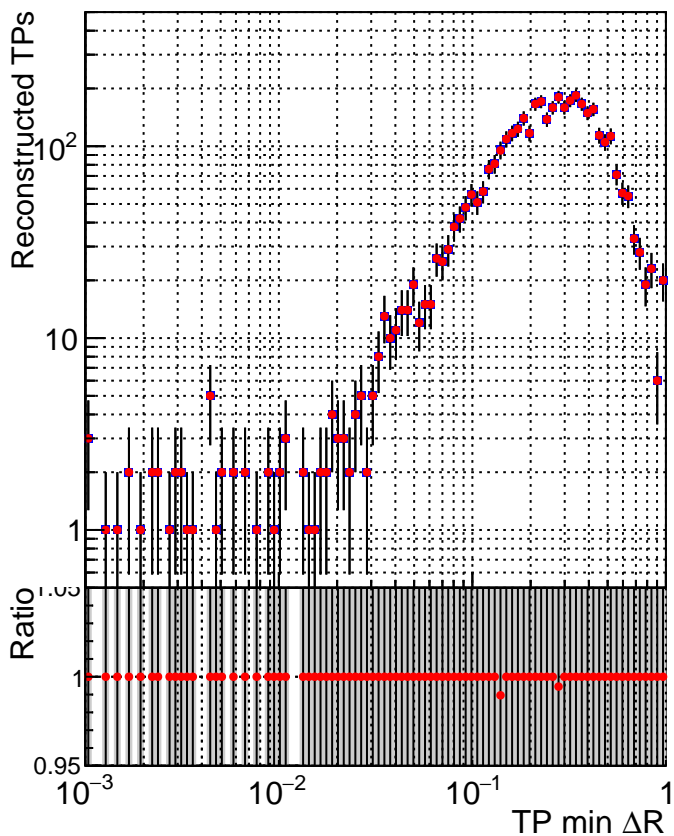

N of simulated tracks vs dR

N of associated tracks (simToReco) vs dR

N of simulated tracks

■ SoftQCD_default
■ SoftQCD_ckfPixelLessStep