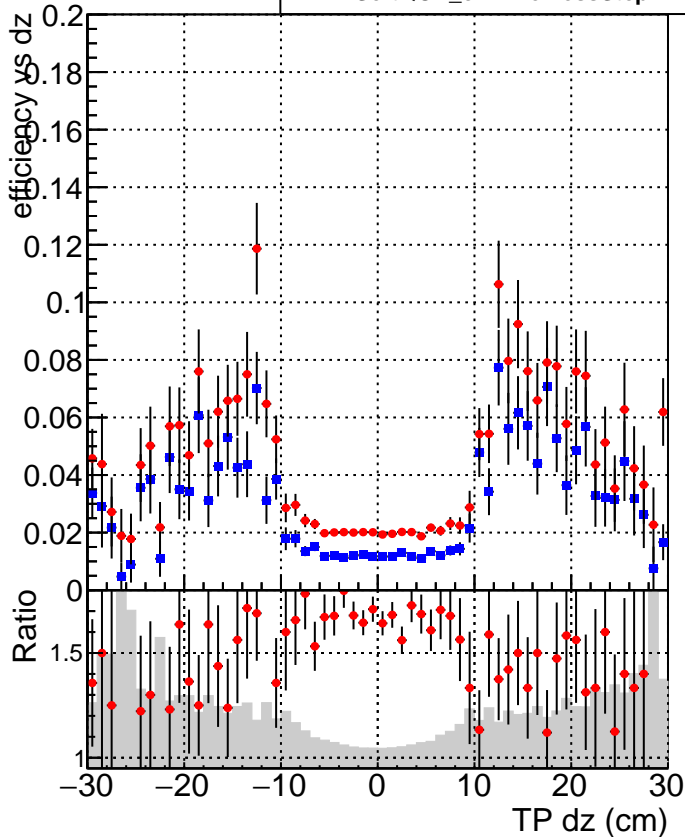

Efficiency vs Dxy

Efficiency vs Dz

Legend for Efficiency vs Dz plot:

- SoftQCD_default (blue squares)
- SoftQCD_ckfPixelLessStep (red circles)