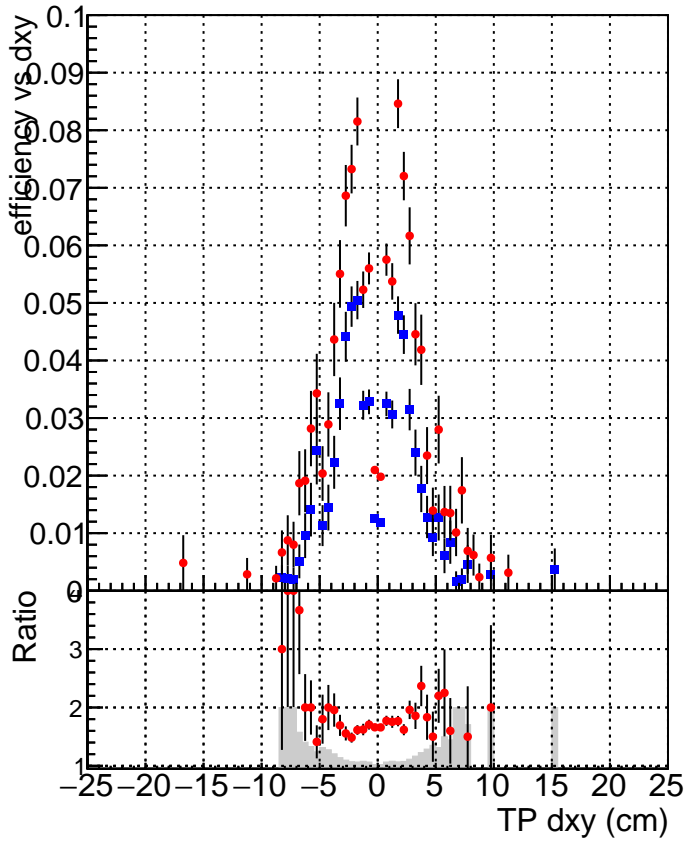

Efficiency vs Dxy

Efficiency vs Dz

Legend for Efficiency vs Dz plot:

- SoftQCD_default (blue squares)
- SoftQCD_ckfPixelLessStep (red circles)