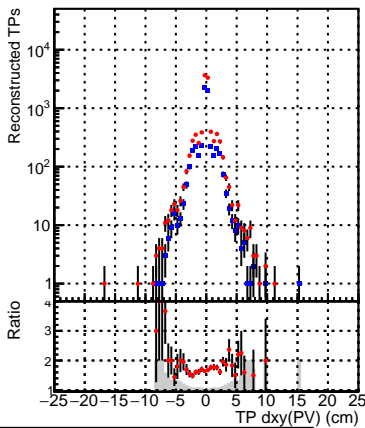

N of simulated tracks vs dxy(PV)

N of associated tracks (simToReco) vs dxy(PV)

N of sim

N of associated tracks (simToReco) vs dxy(PV)

N of simulated tracks vs dz(PV)

N of associated tracks (simToReco) vs dz(PV)

N of simulated tracks vs dz(PV)

N of associated tracks (simToReco) vs dz(PV)

■ SoftQCD_default
■ SoftQCD_ckfPixelLessStep

■ N of sim
■ N of associated tracks (simToReco) vs dxy(PV)