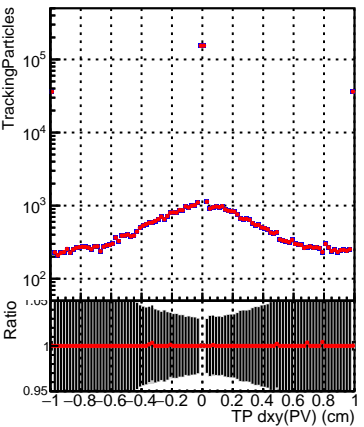

N of simulated tracks vs dxy(PV)

N of associated tracks (simToReco) vs dxy(PV)

N of sim

N of associated tracks (simToReco) vs dxy(PV)

N of simulated tracks vs dz(PV)

N of associated tracks (simToReco) vs dz(PV)

N of simulated tracks vs dz(PV)

N of associated tracks (simToReco) vs dz(PV)

■ SoftQCD_default
■ SoftQCD_ckfPixelLessStep

■ N of sim
■ N of associated tracks (simToReco) vs dxy(PV)