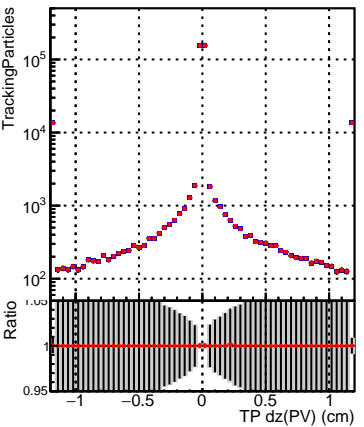

N of simulated tracks vs dxy(PV)

N of associated tracks (simToReco) vs dxy(PV)

N of sim

N of associated tracks (simToReco) vs dxy(PV)

N of simulated tracks vs dz(PV)

N of associated tracks (simToReco) vs dz(PV)

N of simulated tracks vs dz(PV)

N of associated tracks (simToReco) vs dz(PV)

■ SoftQCD_default
■ SoftQCD_ckfPixelLessStep

■ N of sim
■ N of associated tracks (simToReco) vs dxy(PV)