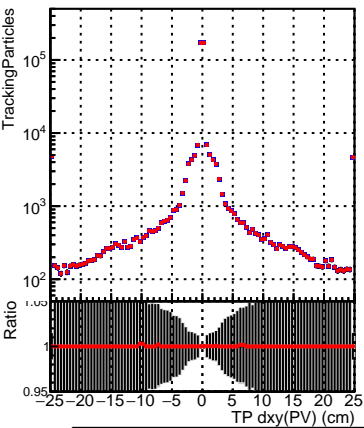

N of simulated tracks vs dxy(PV)

N of associated tracks (simToReco) vs dxy(PV)

N of sim

N of associated tracks (simToReco) vs dxy(PV)

N of simulated tracks vs dz(PV)

N of associated tracks (simToReco) vs dz(PV)

N of simulated tracks vs dz(PV)

N of associated tracks (simToReco) vs dz(PV)

■ SoftQCD_default
■ SoftQCD_ckfPixelLessStep

■ N of sim
■ N of associated tracks (simToReco) vs dxy(PV)