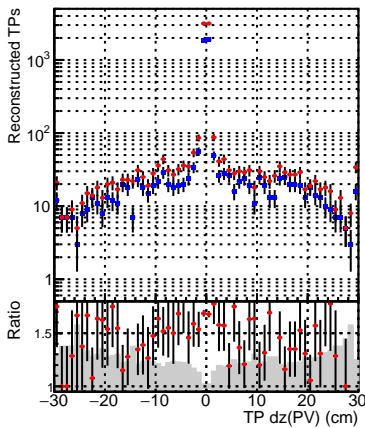

N of simulated tracks vs dxy(PV)

N of associated tracks (simToReco) vs dxy(PV)

N of sim

N of associated tracks (simToReco) vs dxy(PV)

N of simulated tracks vs dz(PV)

N of associated tracks (simToReco) vs dz(PV)

N of simulated tracks vs dz(PV)

N of associated tracks (simToReco) vs dz(PV)

■ SoftQCD_default
■ SoftQCD_ckfPixelLessStep

■ N of sim
■ N of associated tracks (simToReco) vs dxy(PV)