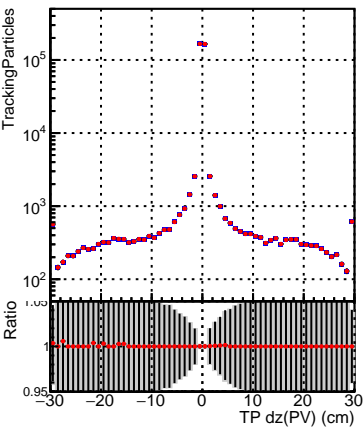

N of simulated tracks vs dxy(PV)

N of associated tracks (simToReco) vs dxy(PV)

N of sim

N of associated tracks (simToReco) vs dxy(PV)

N of simulated tracks vs dz(PV)

N of associated tracks (simToReco) vs dz(PV)

N of simulated tracks vs dz(PV)

N of associated tracks (simToReco) vs dz(PV)

■ SoftQCD_default
■ SoftQCD_ckfPixelLessStep

■ N of sim
■ N of associated tracks (simToReco) vs dxy(PV)