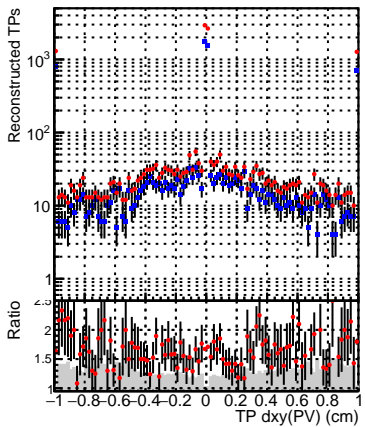

N of simulated tracks vs dxy(PV)

N of associated tracks (simToReco) vs dxy(PV)

N of sim

N of associated tracks (simToReco) vs dxy(PV)

N of simulated tracks vs dz(PV)

N of associated tracks (simToReco) vs dz(PV)

N of simulated tracks vs dz(PV)

N of associated tracks (simToReco) vs dz(PV)

■ SoftQCD_default
■ SoftQCD_ckfPixelLessStep

■ N of sim
■ N of associated tracks (simToReco) vs dxy(PV)