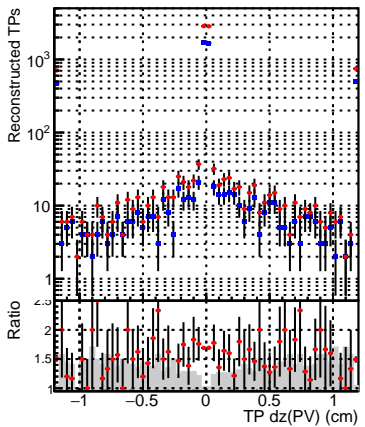

N of simulated tracks vs dxy(PV)

N of associated tracks (simToReco) vs dxy(PV)

N of sim

N of associated tracks (simToReco) vs dxy(PV)

N of simulated tracks vs dz(PV)

N of associated tracks (simToReco) vs dz(PV)

N of simulated tracks vs dz(PV)

N of associated tracks (simToReco) vs dz(PV)

■ SoftQCD_default
■ SoftQCD_ckfPixelLessStep

■ N of sim
■ N of associated tracks (simToReco) vs dxy(PV)