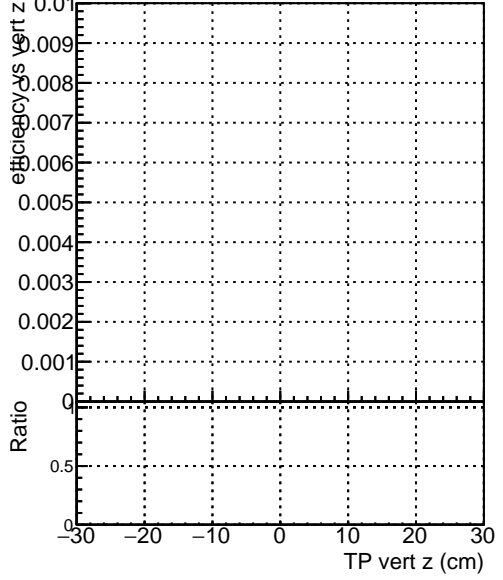

Efficiency vs vertpos

Efficiency vs TP vert z (cm) for SoftQCD_default and SoftQCD_ckfPixelLessStep

Efficiency vs. sim PV z