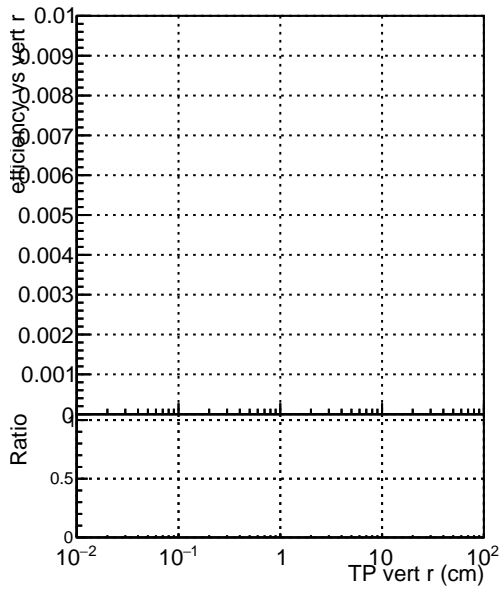

Efficiency vs vertpos

Efficiency vs TP vert z (cm) for SoftQCD_default and SoftQCD_ckfPixelLessStep

Efficiency vs. sim PV z