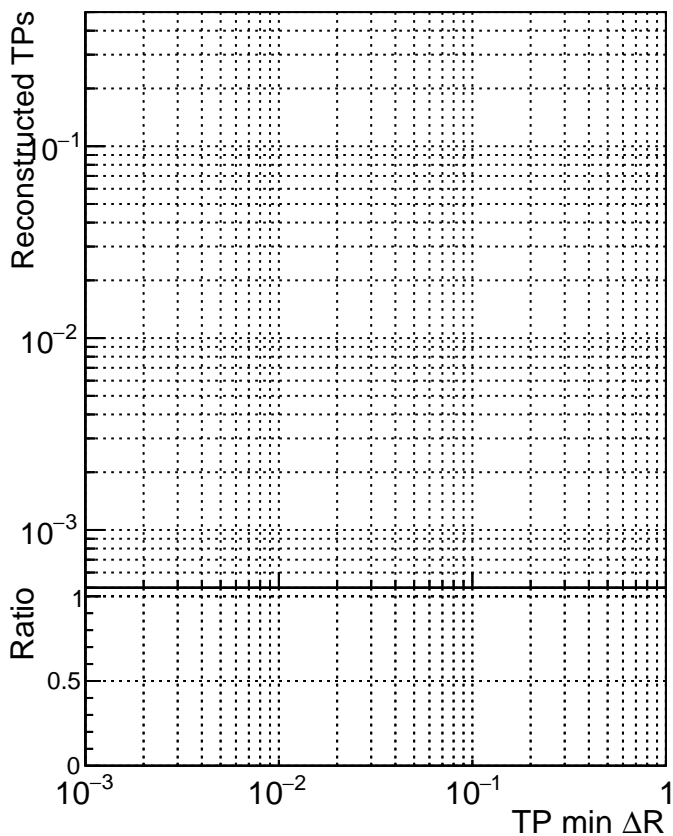

N of simulated tracks vs dR

N of associated tracks (simToReco) vs dR

N of simulated tracks

■ SoftQCD\_default  
■ SoftQCD\_ckfPixelLessStep