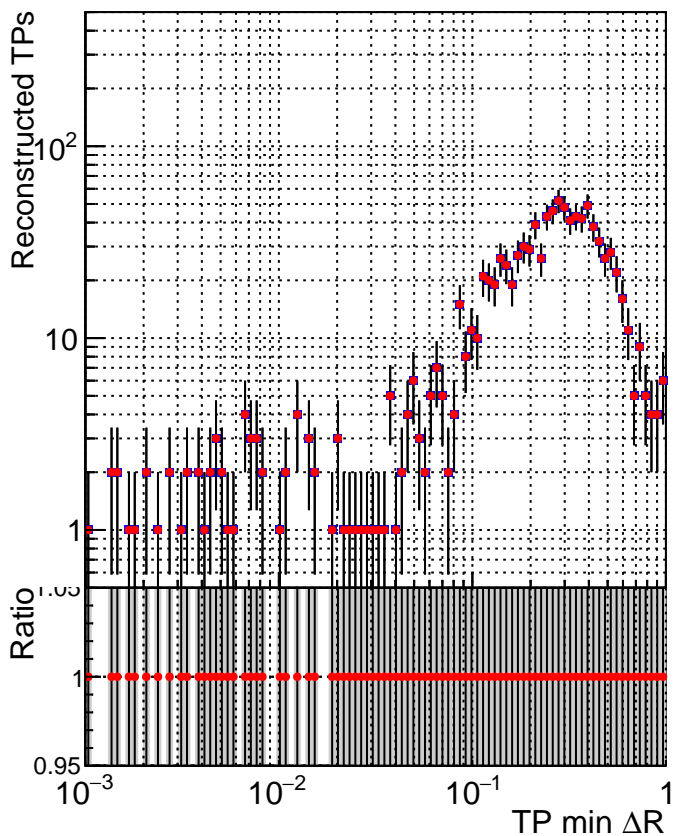

N of simulated tracks vs dR

N of associated tracks (simToReco) vs dR

N of simulated tracks

■ SoftQCD_default
■ SoftQCD_ckfPixelLessStep