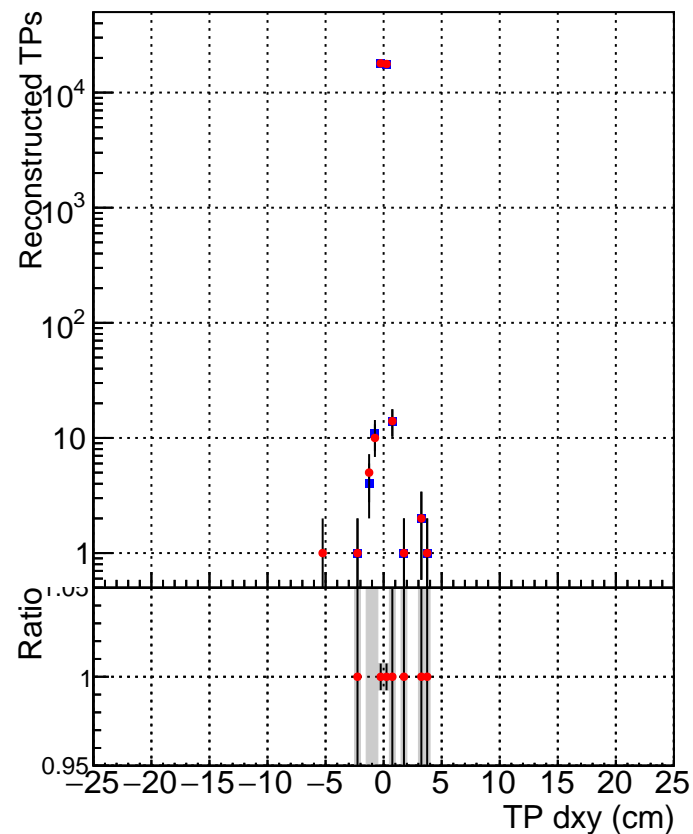

**N of simulated tracks vs dxy****N of associated tracks (simToReco) vs dxy****N of simulated track**

■ SoftQCD\_default  
■ SoftQCD\_ckfPixelLessStep