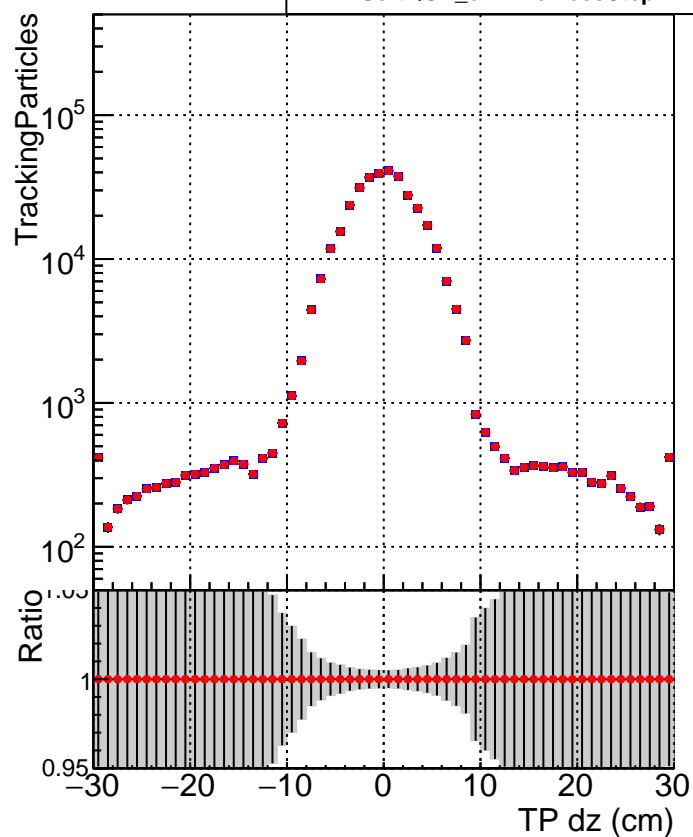

**N of simulated tracks vs dxy****N of associated tracks (simToReco) vs dxy****N of simulated track**

■ SoftQCD\_default  
■ SoftQCD\_ckfPixelLessStep