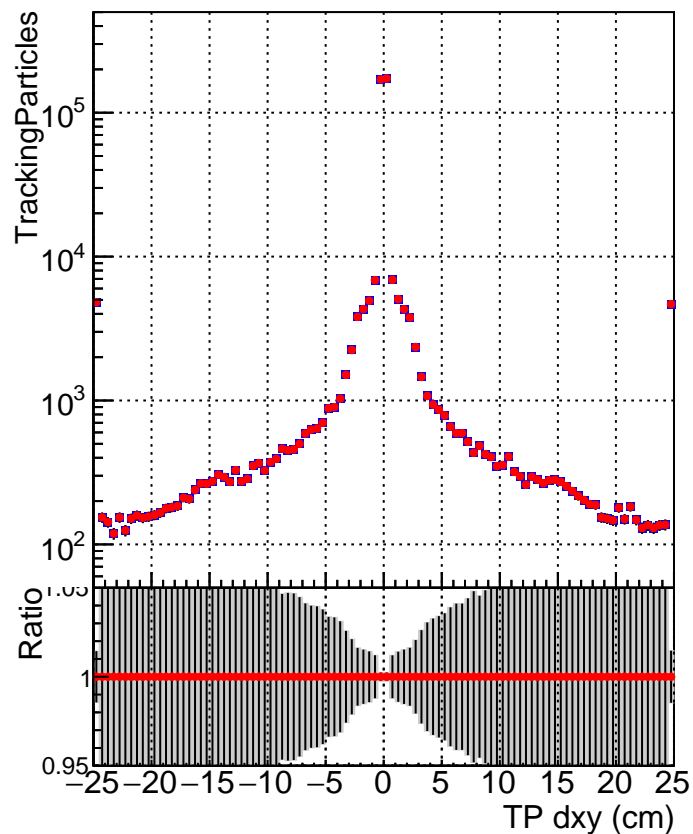

**N of simulated tracks vs dxy****N of associated tracks (simToReco) vs dxy****N of simulated track**

■ SoftQCD\_default  
■ SoftQCD\_ckfPixelLessStep