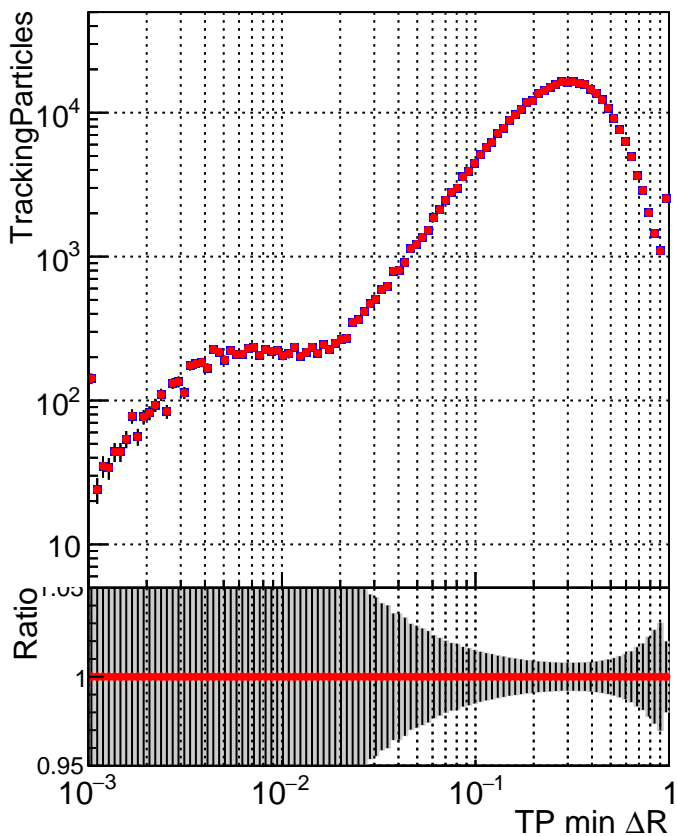

N of simulated tracks vs dR

N of associated tracks (simToReco) vs dR

N of simulated tracks

■ SoftQCD\_default  
■ SoftQCD\_ckfPixelLessStep