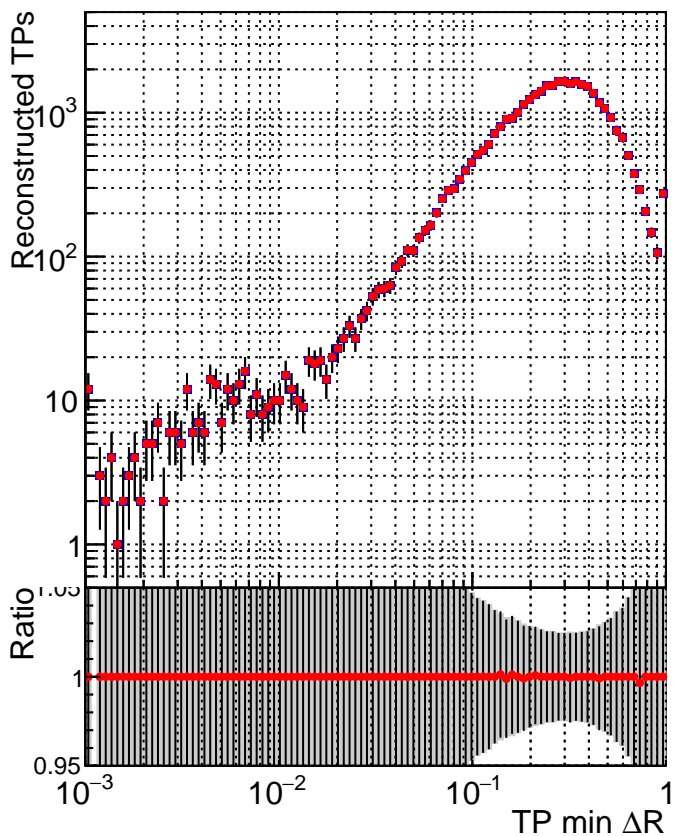

N of simulated tracks vs dR

N of associated tracks (simToReco) vs dR

N of simulated tracks

■ SoftQCD\_default  
■ SoftQCD\_ckfPixelLessStep