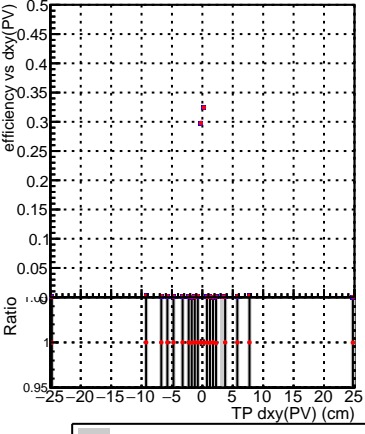

Efficiency vs Dxy(PV)

Legend for Efficiency vs Dxy(PV):

- SoftQCD_default (blue square)
- SoftQCD_ckfPixelLessStep (red square)

Efficiency vs Dz(PV)

Efficiency vs Dz(PV)