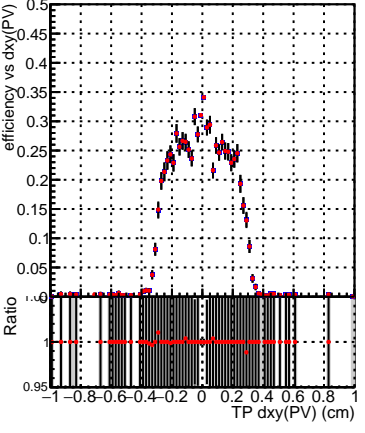

Efficiency vs Dxy(PV)

Legend for Efficiency vs Dxy(PV):

- SoftQCD_default (blue square)
- SoftQCD_ckfPixelLessStep (red square)

Efficiency vs Dz(PV)

Efficiency vs Dz(PV)