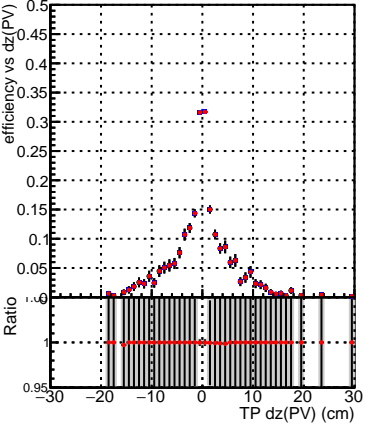

Efficiency vs Dxy(PV)

Legend for Efficiency vs Dxy(PV):

- SoftQCD_default (blue square)
- SoftQCD_ckfPixelLessStep (red square)

Efficiency vs Dz(PV)

Efficiency vs Dz(PV)