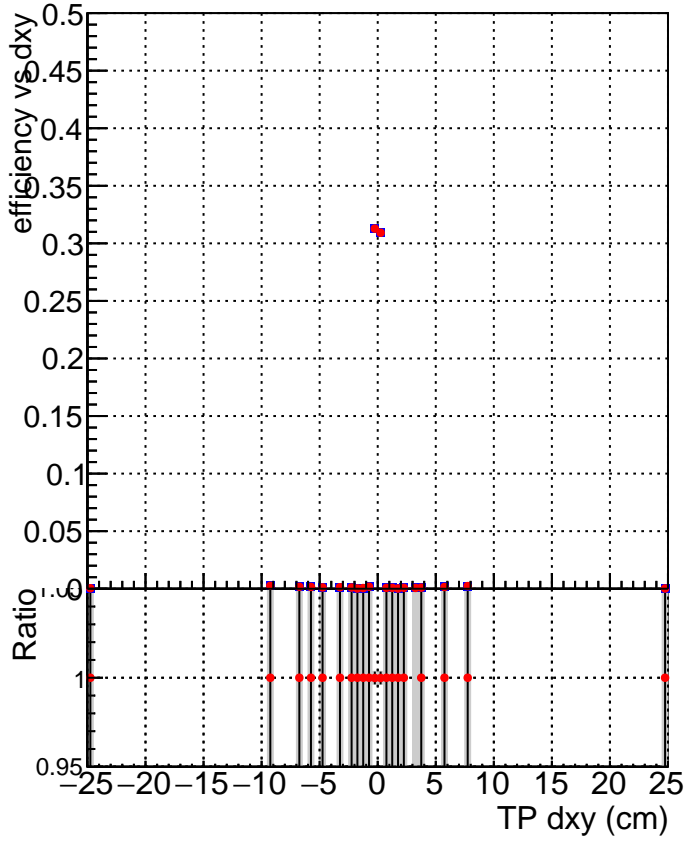

Efficiency vs Dxy

Efficiency vs Dz

—■— SoftQCD_default
—●— SoftQCD_ckfPixelLessStep