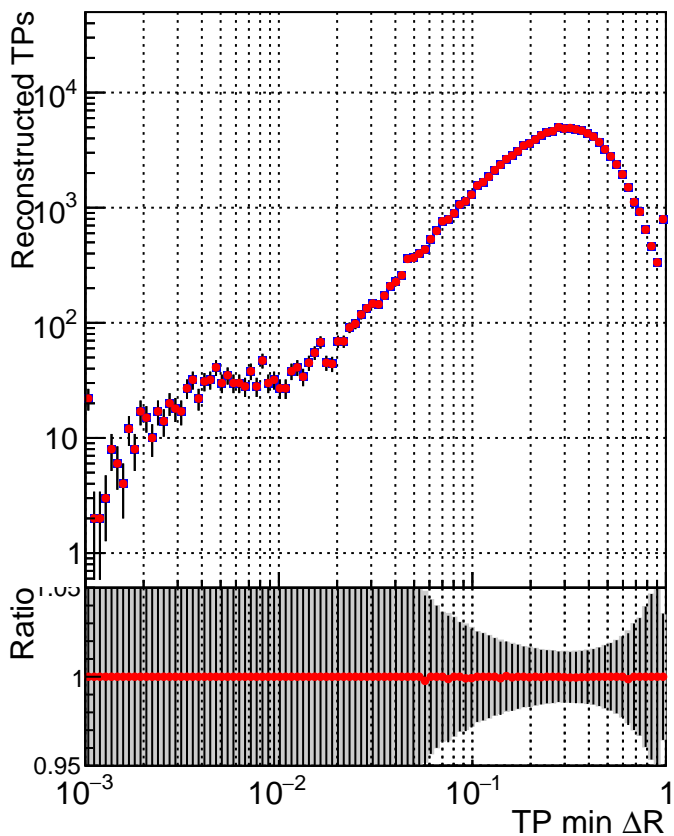

N of simulated tracks vs dR

N of associated tracks (simToReco) vs dR

N of simulated tracks

■ SoftQCD\_default  
■ SoftQCD\_ckfPixelLessStep