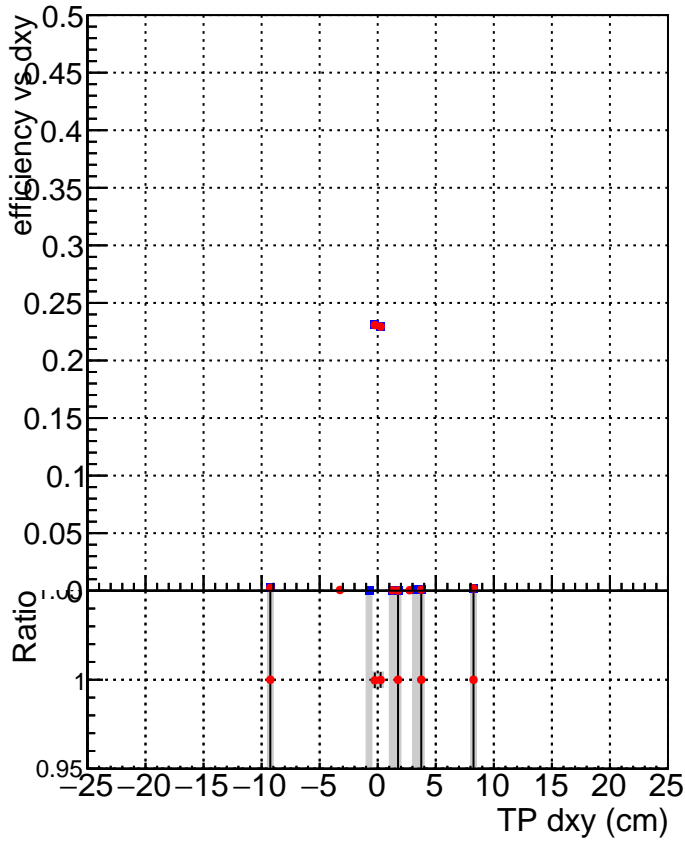

Efficiency vs Dxy

Efficiency vs Dz

—■— SoftQCD_default
—◆— SoftQCD_ckfPixelLessStep